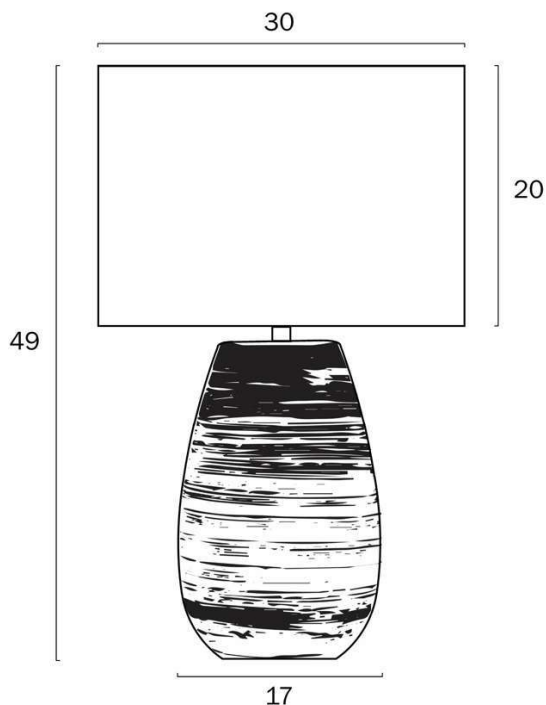

Last modification

2023-09-24

BATIK TL-BLWH

9329501059944

The Batik table lamp's rustic and earthy design, paired with its jar-shaped base, make it a perfect fit for a natural or outdoor-inspired décor. The blue and cream colour combination adds a touch of sophistication to the lamp. The fabric drum shade is of matching colour, adding a cohesive look to the lamp. The shade diffuses the light to create a warm and inviting atmosphere. This lamp is perfect for illuminating a living rooms and bedrooms.

Overview

Family name	Batik
Categories	Table Lamps
This item includes	Shade
Shade Shape	Drum
Switch	Inline Switch
Usage	Indoor Lighting

Color / Material

Fixture Color	Blue, White
Fixture Pantone Color	4161 CP
Fixture Material	Fabric, Ceramic
Shade Color	White
Shade Material	Fabric, Plastic
Base Color	Blue, White
Base Material	Ceramic
Cable Color	Black
Cable Material	PVC

Size

Fixture Diameter (cm)	30.0
Fixture Height (cm)	49.0
Base Diameter (cm)	17.0
Base Height (cm)	25.0
Shade Diameter (cm)	30.0
Shade Height (cm)	20.0
Cable Length (cm)	180 (30+Inline Switch+150)

All representations within this document are subject to copyright. ELECTRICAL INSTALLATIONS MUST BE PERFORMED BY A QUALIFIED ELECTRICAL CONTRACTOR AND INSTALLED IN ACCORDANCE WITH AS/NZS 3000.
NOTE : All images , descriptions and dimensions are indicative. Please check latest version of item detail on Telbix website prior to ordering or installation.

Barcode

GTIN 9329501059944

Image -dimensions

Note: Dimensions are only a guide and may vary due to manufacturing variations.

Globe Type Recommended

Label	Color Temperature	Thumbnail	GTIN
G A608E27CL			