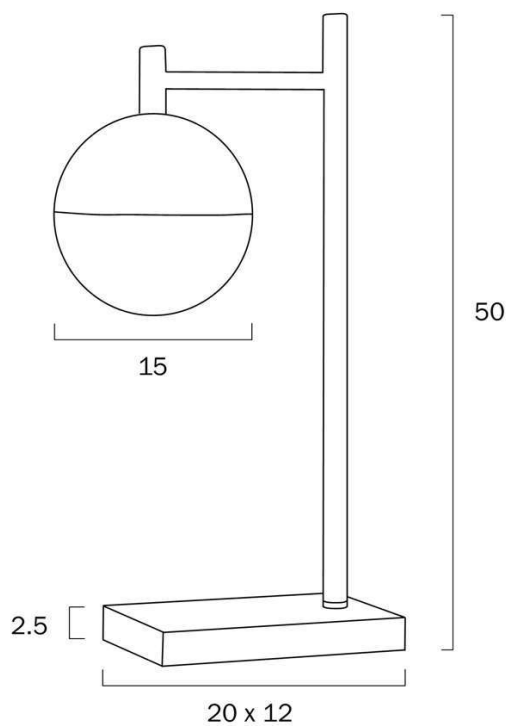

Wattage (max)	25
Globe Type	E27
Globe / Light Source qty	1
Globe / Light Source included	No
Dimmable	Globe Dependant
Electrical Protection	CLASS II - DOUBLE INSULATED, EARTH NOT REQUIRED
IP rating	IP20
Lead and Plug	Yes
Approvals	RCM
Assembly Required	Yes
Box Contents	Instruction
Care Instructions	Do not use strong liquid cleaners,Wipe clean with a dry cloth
Replacement Warranty	*3 Years

Barcode

GTIN 9329501061039

Image -dimensions