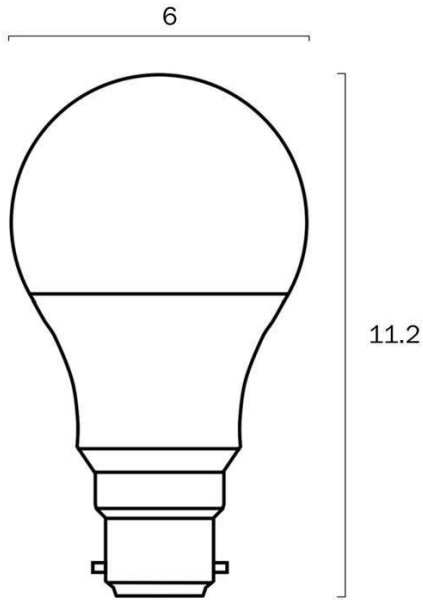

Barcode

GTIN 9329501059456

Image -dimensions