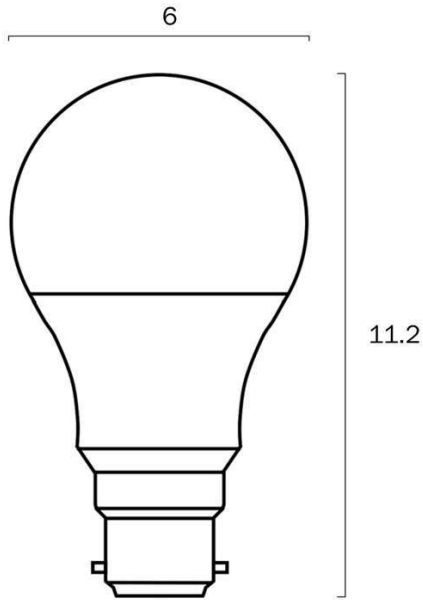

Barcode

GTIN 9329501057544

Image -dimensions