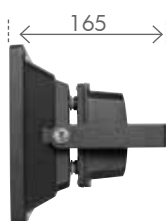

AVENGER-II

DIY LED FLOODLIGHT

240V	DIY EASY INSTALLATION	20W 2000lm	30W 3000lm	50W 5000lm	SMD LED	4200K COOL WHITE	IP65	1m
		19665 19667	19668 19669	19670 19671				

180°	Lux Setting	Time on: 10s-10min
Detection: 180° x 12m		

20W

30W

50W

- Box style floodlight.
- High light output and energy efficient LED technology.
- 100 degree beam angle
- Durable cast aluminium construction.
- Tempered glass lens.
- Adjustable mounting bracket.
- Easy DIY installation.
- Supplied with 3-pin plug and 1m lead.
- Suitable for residential and commercial use.
- Available in 20W, 30W or 50W.
- 3 Year Warranty.