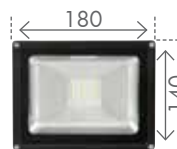

AVENGER-II

DIY LED FLOODLIGHT

240V	DIY EASY INSTALLATION	20W 2000lm	30W 3000lm	50W 5000lm	SMD LED	4200K COOL WHITE	IP65	1m
		19665 19667	19668 19669	19670 19671				

180°	Lux Setting	Time on: 10s-10min
Detection: 180° x 12m		

20W

30W

50W

- Box style floodlight.
- High light output and energy efficient LED technology.
- 100 degree beam angle
- Durable cast aluminium construction.
- Tempered glass lens.
- Adjustable mounting bracket.
- Easy DIY installation.
- Supplied with 3-pin plug and 1m lead.
- Suitable for residential and commercial use.
- Available in 20W, 30W or 50W.
- 3 Year Warranty.