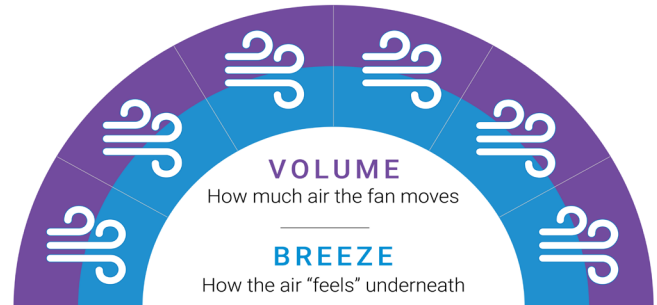

Version 2

Arumi 52"

Sleek, stylish good looks backed by high velocity airflow to help you stay cool - now available in all-new designer finishes. LED Light options available.

Motor

Inches

RPMs

Watts

Wall Control

¹ Pewter finish is recommended for indoor use only

FAN PERFORMANCE

Fan Speed (H/M/L) (Revolutions Per Minute)	197 / 127 / 75 RPM
Energy usage (H/M/L) (Watts)	77 W / 35 W / 14 W
Airflow volume (H/M/L) (Cubic metres per hour)	15,300 / 9,860 / 5,820 CMH
Efficiency (H/M/L) (CMH / W)	198 / 281 / 415 CMH / W