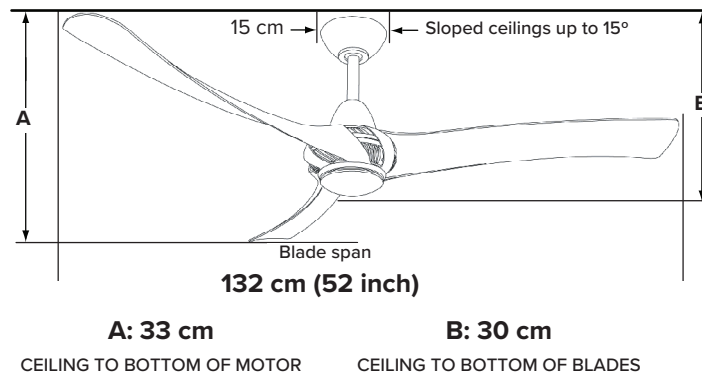

¹ Pewter finish is recommended for indoor use only

FAN PERFORMANCE

Fan Speed (H/M/L) (Revolutions Per Minute)	197 / 127 / 75 RPM
Energy usage (H/M/L) (Watts)	77 W / 35 W / 14 W
Airflow volume (H/M/L) (Cubic metres per hour)	15,300 / 9,860 / 5,820 CMH
Efficiency (H/M/L) (CMH / W)	198 / 281 / 415 CMH / W