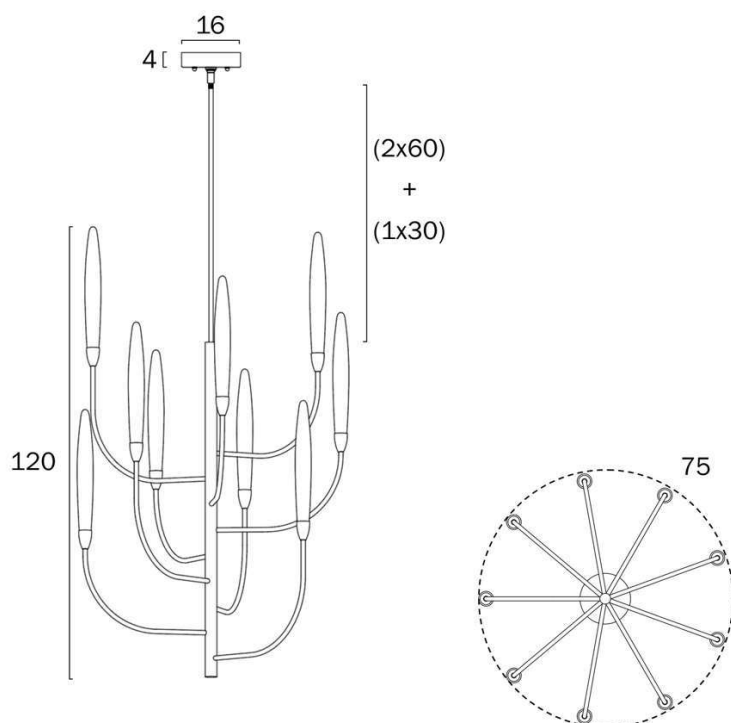

Dimmable	No
Electrical Protection	CLASS I - HIGH VOLTAGE, EARTH REQUIRED
IP rating	IP20
Lead and Plug	No
Approvals	RCM
Box Contents	Instruction, Basic mounting screws
Installation Required	Yes (by Licensed Electrician only)
Care Instructions	Do not use strong liquid cleaners, Wipe clean with a dry cloth
Replacement Warranty	*3 Years

Barcode

GTIN 9329501067536

Image -dimensions

Note: Dimensions are only a guide and may vary due to manufacturing variations.