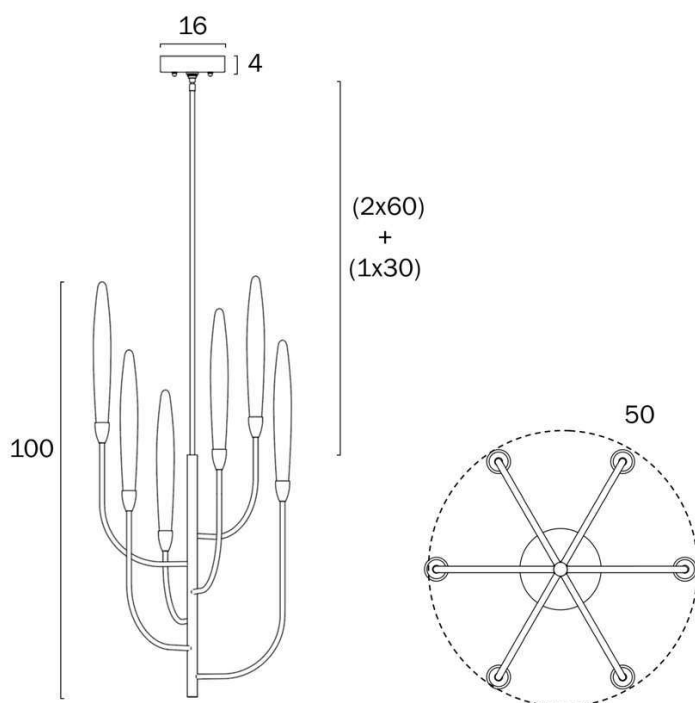

### Size

<b>Fixture Diameter (cm)</b>	50.0
<b>Fixture Height (cm)</b>	100.0
<b>Canopy Diameter (cm)</b>	16.0
<b>Suspension Length (cm)</b>	150.0
<b>Height Adjustable?</b>	Yes

### Specification

<b>Voltage Input</b>	240V
<b>Total Wattage (max)</b>	18
<b>Wattage</b>	3
<b>Globe Type</b>	LED integrated SMD
<b>Globe / Light Source qty</b>	6
<b>Globe / Light Source included</b>	Yes
<b>Lumens</b>	930
<b>Color Kelvin</b>	3000k

## Image -dimensions

Note: Dimensions are only a guide and may vary due to manufacturing variations.