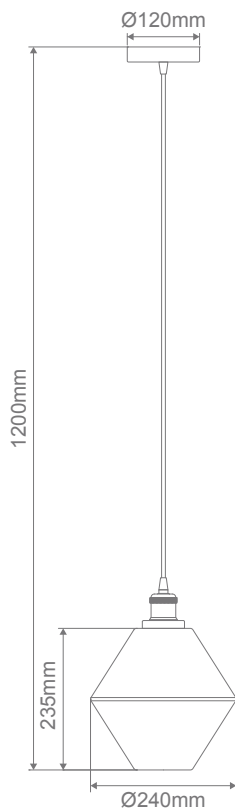

ALICE Modern Pendant

Description

Alice Glass pendant Series offers a contemporary feel to a modern atmosphere. Ideal for hallways, living rooms, and bedrooms as feature pendants, as well as in cafes and bars. Available with a black suspension and the choice of clear, smoke and amber glasses.

Specification Features

Input Voltage: 240V
 Power (W): Max 40W Incandescent
 Max 20W CFL
 Max 20W LED
 IP rating (IP): 20
Requires: 1xE27 Globe. Not included

Images pictured with globe (not included)

Diagrams / Additional

Item No.	Variant	Colour Finish
Alice	31300	Brushed Brass
	31301	Clear
	31419	Grey