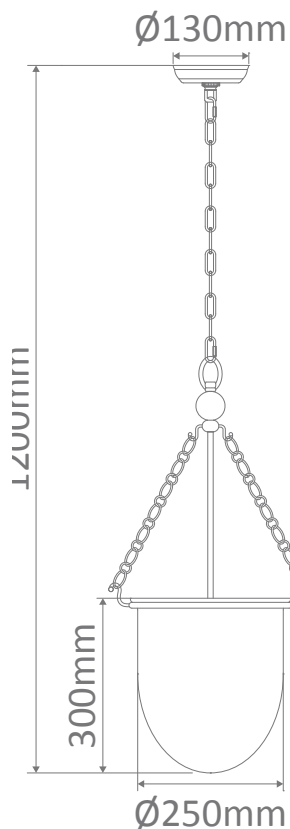

Image pictured with globe (not included)

### Specification Features

Input Voltage: 240V  
 Power (W): Max 40W Incandescent  
                   Max 20W CFL  
                   Max 20W LED  
 IP rating (IP): 20  
*Requires: 3xE14 Globe. Not included*

### Diagrams / Additional

Item No.	Variant	Colour Finish
ALEXA	31325	Clear