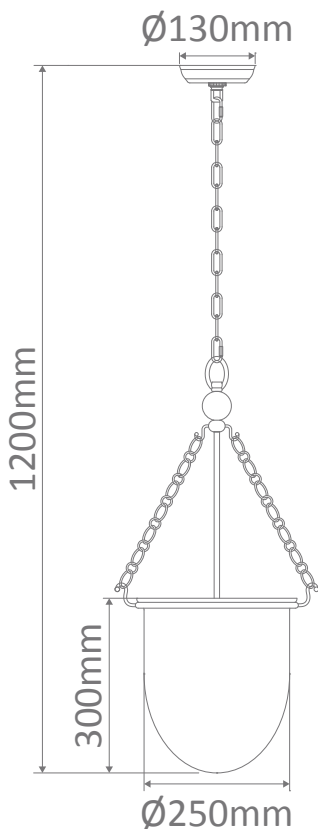

ALEXA Lantern Pendant

Description

Alexa Glass pendant Series offers a contemporary feel to a classical atmosphere. Ideal for hallways, living rooms, and bedrooms as feature pendants, as well as in cafes and bars. Available with a black suspension and clear glass.

Image pictured with globe (not included)

Specification Features

Input Voltage: 240V
 Power (W): Max 40W Incandescent
 Max 20W CFL
 Max 20W LED
 IP rating (IP): 20
 Requires: 3x E14 Globe. Not included

Diagrams / Additional

Item No.	Variant	Colour Finish
ALEXA	31325	Clear