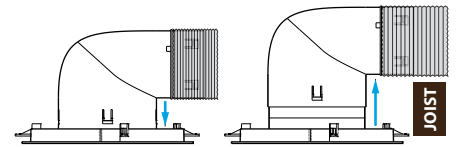

PRO-V

by ventair™

TOTAL EXHAUST SOLUTION

Designed to be used in conjunction with Inline Exhaust Fan Systems.

Adaptable to any Airbus 200 modern slimline fascias.

360° swivel spigot.

2 Height settings to assist joist clearance.

AIRBUS
TOTAL EXHAUST SOLUTION

Modular 150

150MM INTERIOR AIR VENT ADAPTER

Modular 150

150MM INTERIOR AIR VENT ADAPTER

Versatile interior air vent adapter to connect any style AIRBUS 200 fascia with a 150mm Inline Exhaust Fan system.

DIMENSIONS

A	B	C	D
196-167mm*	190mm	265mm	103mm

INSTALLATION

Duct Outlet Size: ø150mm
Cut Out Size: ø238mm
Min Install Depth: 210mm

AIRBUS
TOTAL EXHAUST SOLUTION

SHIPPING

Packaging Size: 272 x 180 x 300mm
Gross Weight: 0.73Kg
Carton Size: 778 x 564 x 630mm
Carton Weight: 13.62Kg
Carton Qty: 16 pieces
Pallet Qty: 128 pieces