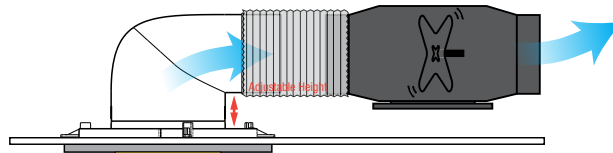

AIRBUS
TOTAL EXHAUST SOLUTION

Modular 150

150MM INTERIOR AIR VENT ADAPTER

Modular 150

150MM INTERIOR AIR VENT ADAPTER

Versatile interior air vent adapter to connect any style AIRBUS 200 fascia with a 150mm Inline Exhaust Fan system.

DIMENSIONS

A	B	C	D
196-167mm*	190mm	265mm	103mm

INSTALLATION

Duct Outlet Size: ø150mm
Cut Out Size: ø238mm
Min Install Depth: 210mm

AIRBUS
TOTAL EXHAUST SOLUTION

SHIPPING

Packaging Size: 272 x 180 x 300mm
Gross Weight: 0.73Kg
Carton Size: 778 x 564 x 630mm
Carton Weight: 13.62Kg
Carton Qty: 16 pieces
Pallet Qty: 128 pieces