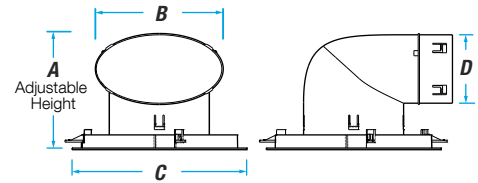

AIRBUS
TOTAL EXHAUST SOLUTION

Modular 150

150MM INTERIOR AIR VENT ADAPTER

Modular 150

150MM INTERIOR AIR VENT ADAPTER

Versatile interior air vent adapter to connect any style AIRBUS 200 fascia with a 150mm Inline Exhaust Fan system.

DIMENSIONS

A	B	C	D
196-167mm*	190mm	265mm	103mm

INSTALLATION

Duct Outlet Size: ø150mm
Cut Out Size: ø238mm
Min Install Depth: 210mm

AIRBUS
TOTAL EXHAUST SOLUTION

SHIPPING

Packaging Size: 272 x 180 x 300mm
Gross Weight: 0.73Kg
Carton Size: 778 x 564 x 630mm
Carton Weight: 13.62Kg
Carton Qty: 16 pieces
Pallet Qty: 128 pieces