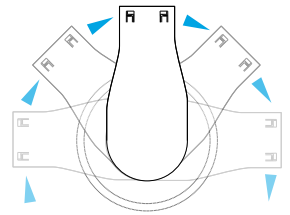

360° swivel spigot.