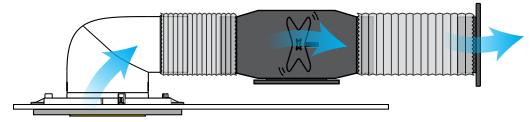

PRO-V

by ventair™

TOTAL EXHAUST SOLUTION

Designed to be used in conjunction with Inline Exhaust Fan Systems.

Adaptable to any Airbus 200 modern slimline fascias.

360° swivel spigot.

2 Height settings to assist joist clearance.

AIRBUS
TOTAL EXHAUST SOLUTION

Modular 150

150MM INTERIOR AIR VENT ADAPTER

Modular 150

150MM INTERIOR AIR VENT ADAPTER

Versatile interior air vent adapter to connect any style AIRBUS 200 fascia with a 150mm Inline Exhaust Fan system.

DIMENSIONS

A	B	C	D
196-167mm*	190mm	265mm	103mm

INSTALLATION

Duct Outlet Size: ø150mm
Cut Out Size: ø238mm
Min Install Depth: 210mm

AIRBUS
TOTAL EXHAUST SOLUTION

SHIPPING

Packaging Size: 272 x 180 x 300mm
Gross Weight: 0.73Kg
Carton Size: 778 x 564 x 630mm
Carton Weight: 13.62Kg
Carton Qty: 16 pieces
Pallet Qty: 128 pieces