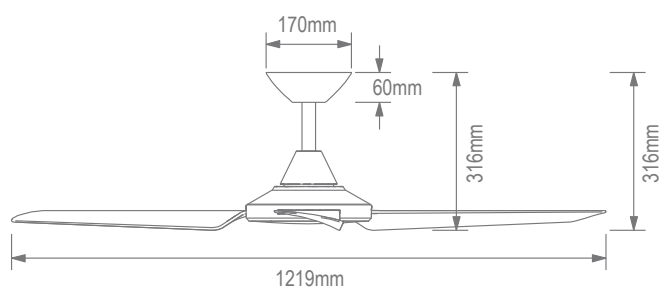

Diagrams / Additional

Item No.	Variant	
	Blk	Wht
AXIS-48	60020	60021
CFA-DR1	60100	60101
CFA-WC1	60110	

CFA: Ceiling Fan, DR: Downrod, WC: Wall Controller