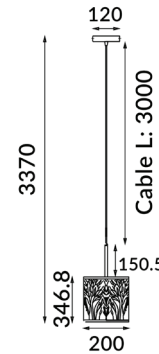

AUTUMN01

AUTUMN02

AUTUMN03W

AUTUMN04TL

AUTUMN SERIES

Pendant / Wall / Table Lamps

Product Features:

- Input voltage range: 220-240V AC
- Shade: iron with aged bronze finish
- Shade lining: PC
- AUTUMN01, 02 suspension rod: iron with oil rubbed bronze finish
- AUTUMN01, 02 suspension cable: bronze teflon
- AUTUMN02 suspension: 500mm cable + 155+305+305+305mm rod
- **AUTUMN02 adjustable knuckle, suitable for raked ceiling**
- AUTUMN02 diffuser: frosted glass
- AUTUMN04TL flex & plug: 1500mm with on/off inline switch, not dimmable
- Max 60W halogen globe
- Lamp holder: E27 or E14
- Globe not included

IP20
Rated

1 YEAR
Replacement
Warranty

AUTUMN01

AUTUMN02
All rods can be used independently

AUTUMN03W

AUTUMN04TL

PART NO.	DESCRIPTION	LENGTH (mm)	DIAM (mm)	CANOPY OD(mm)	BASE OD(mm)	WEIGHT (KG)	BOX (CM)	CARTON QTY
AUTUMN01	PENDANT E27 60W SM RND Aged Bronze with Amber lining	200	Ø200	Ø120	-	1.43	27x27x27	1
AUTUMN02	PENDANT E27x3 60W LGE RND Aged Bronze Amber lining Frosted Glass Diffuser	200	Ø400	Ø120	-	4.45	47x47x30	1
AUTUMN03W	WALL INTERNAL SES x 2 60W Curved Aged Bronze with Amber Lining	200	280	-	-	1.28	35x19x24	1
AUTUMN04TL	TABLE LAMP E27 60W SM RND Aged Bronze with Amber lining	200	Ø200	-	Ø150	2.40	27x27x49	1