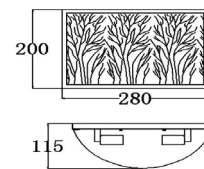

IP20
Rated

1 YEAR
Replacement
Warranty

AUTUMN01

AUTUMN02
All rods can be used independently

AUTUMN03W

AUTUMN04TL

PART NO.	DESCRIPTION	LENGTH (mm)	DIAM (mm)	CANOPY OD(mm)	BASE OD(mm)	WEIGHT (KG)	BOX (CM)	CARTON QTY
AUTUMN01	PENDANT E27 60W SM RND Aged Bronze with Amber lining	200	Ø200	Ø120	-	1.43	27x27x27	1
AUTUMN02	PENDANT E27x3 60W LGE RND Aged Bronze Amber lining Frosted Glass Diffuser	200	Ø400	Ø120	-	4.45	47x47x30	1
AUTUMN03W	WALL INTERNAL SES x 2 60W Curved Aged Bronze with Amber Lining	200	280	-	-	1.28	35x19x24	1
AUTUMN04TL	TABLE LAMP E27 60W SM RND Aged Bronze with Amber lining	200	Ø200	-	Ø150	2.40	27x27x49	1