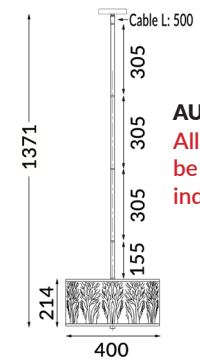

AUTUMN01

AUTUMN02

AUTUMN03W

AUTUMN04TL

AUTUMN SERIES

Pendant / Wall / Table Lamps

Product Features:

- Input voltage range: 220-240V AC
- Shade: iron with aged bronze finish
- Shade lining: PC
- AUTUMN01, 02 suspension rod: iron with oil rubbed bronze finish
- AUTUMN01, 02 suspension cable: bronze teflon
- AUTUMN02 suspension: 500mm cable + 155+305+305+305mm rod
- **AUTUMN02 adjustable knuckle, suitable for raked ceiling**
- AUTUMN02 diffuser: frosted glass
- AUTUMN04TL flex & plug: 1500mm with on/off inline switch, not dimmable
- Max 60W halogen globe
- Lamp holder: E27 or E14
- Globe not included

IP20
Rated

1 YEAR
Replacement
Warranty

AUTUMN01

AUTUMN02
All rods can be used independently

AUTUMN03W

AUTUMN04TL

PART NO.	DESCRIPTION	LENGTH (mm)	DIAM (mm)	CANOPY OD(mm)	BASE OD(mm)	WEIGHT (KG)	BOX (CM)	CARTON QTY
AUTUMN01	PENDANT E27 60W SM RND Aged Bronze with Amber lining	200	Ø200	Ø120	-	1.43	27x27x27	1
AUTUMN02	PENDANT E27x3 60W LGE RND Aged Bronze Amber lining Frosted Glass Diffuser	200	Ø400	Ø120	-	4.45	47x47x30	1
AUTUMN03W	WALL INTERNAL SES x 2 60W Curved Aged Bronze with Amber Lining	200	280	-	-	1.28	35x19x24	1
AUTUMN04TL	TABLE LAMP E27 60W SM RND Aged Bronze with Amber lining	200	Ø200	-	Ø150	2.40	27x27x49	1