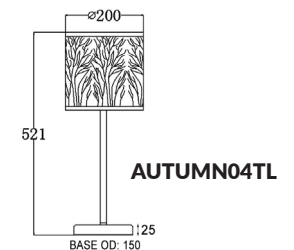

AUTUMN01

AUTUMN02

AUTUMN03W

AUTUMN04TL

AUTUMN SERIES

Pendant / Wall / Table Lamps

Product Features:

- Input voltage range: 220-240V AC
- Shade: iron with aged bronze finish
- Shade lining: PC
- AUTUMN01, 02 suspension rod: iron with oil rubbed bronze finish
- AUTUMN01, 02 suspension cable: bronze teflon
- AUTUMN02 suspension: 500mm cable + 155+305+305+305mm rod
- **AUTUMN02 adjustable knuckle, suitable for raked ceiling**
- AUTUMN02 diffuser: frosted glass
- AUTUMN04TL flex & plug: 1500mm with on/off inline switch, not dimmable
- Max 60W halogen globe
- Lamp holder: E27 or E14
- Globe not included

IP20
Rated

1 YEAR
Replacement
Warranty

AUTUMN01

AUTUMN02
All rods can be used independently

AUTUMN03W

AUTUMN04TL

PART NO.	DESCRIPTION	LENGTH (mm)	DIAM (mm)	CANOPY OD(mm)	BASE OD(mm)	WEIGHT (KG)	BOX (CM)	CARTON QTY
AUTUMN01	PENDANT E27 60W SM RND Aged Bronze with Amber lining	200	Ø200	Ø120	-	1.43	27x27x27	1
AUTUMN02	PENDANT E27x3 60W LGE RND Aged Bronze Amber lining Frosted Glass Diffuser	200	Ø400	Ø120	-	4.45	47x47x30	1
AUTUMN03W	WALL INTERNAL SES x 2 60W Curved Aged Bronze with Amber Lining	200	280	-	-	1.28	35x19x24	1
AUTUMN04TL	TABLE LAMP E27 60W SM RND Aged Bronze with Amber lining	200	Ø200	-	Ø150	2.40	27x27x49	1