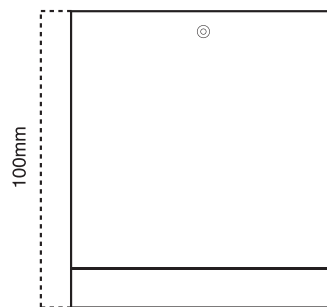

Product Datasheet

Description

10W LED Dimmable surface mount downlight.

Finish

Product Specification

Voltage	230V~ 50Hz	
Power consumption	10W	
Light colour options	Warm white	Cool white
Lumen output	790lm	760lm
Colour temperature	3000K	4000K
Beam Angle	60°	
Dimmable	Yes	
Warranty	3 years	
Working temperature	-20°C – 45°C	
IP Rating (Front face only)	IP54	
Electrical classification	Class I	
Colour rendering index	≥ 80	

Product Range

Code	Finish	Colour temperature
AT9064/BLK/60/CW	Black	Cool white
AT9064/BLK/60/WW	Black	Warm white
AT9064/WH/60/CW	White	Cool white
AT9064/WH/60/WW	White	Warm white

Dimensions and Weight

Diameter	Height	Weight
Ø90mm	100mm	0.5kg