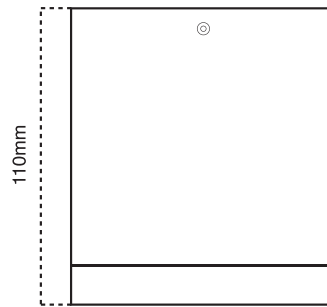

Product Datasheet

Description

25W LED Dimmable surface mount downlight.

Finish

Product Specification

Voltage	230V~ 50Hz	
Power consumption	25W	
Light colour options	Warm White	Cool White
Lumen output	2665lm	2580lm
Colour temperature	3000K	4000K
Beam angle	60°	
Dimmable	Yes	
Warranty	3 Years	
Working temperature	-20°C – 45°C	
IP Rating	IP54	
Electrical classification	Class I	

Product Range

Code	Finish	Product Code
AT9065/BLK/60/CW	Black	Cool white
AT9065/BLK/60/WW	Black	Warm white
AT9065/WH/60/CW	White	Cool white
AT9065/WH/60/WW	White	Warm white

Dimensions and Weight

Diameter	Height	Weight
Ø120mm	110mm	0.75kg