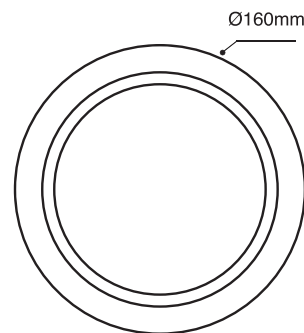

Product Specification

| | | |
|----------------------------------|--------------|------------|
| Voltage | 230V~ 50Hz | |
| Power consumption | 35W | |
| Light colour options | Warm White | Cool White |
| Lumen output | 3275lm | 3630lm |
| Colour temperature | 3000K | 4000K |
| Beam angle | 60° | |
| Dimmable | Yes | |
| Warranty | 3 Years | |
| Working temperature | -20°C – 45°C | |
| IP Rating | IP54 | |
| Electrical classification | Class I | |

Product Range

| Code | Finish | Product Code |
|------------------|--------|--------------|
| AT9066/BLK/60/CW | Black | Cool white |
| AT9066/BLK/60/WW | Black | Warm white |

Dimensions and Weight

| Diameter | Height | Weight |
|----------|--------|--------|
| Ø160mm | 120mm | 1.3kg |

Product Datasheet

Description

10W LED Dimmable surface mount downlight.

Finish

Product Specification

| | | |
|------------------------------------|--------------|------------|
| Voltage | 230V~ 50Hz | |
| Power consumption | 10W | |
| Light colour options | Warm white | Cool white |
| Lumen output | 790lm | 760lm |
| Colour temperature | 3000K | 4000K |
| Beam Angle | 60° | |
| Dimmable | Yes | |
| Warranty | 3 years | |
| Working temperature | -20°C – 45°C | |
| IP Rating (Front face only) | IP54 | |
| Electrical classification | Class I | |
| Colour rendering index | ≥ 80 | |

Dimensions and Weight

| Diameter | Height | Weight |
|----------|--------|--------|
| Ø90mm | 100mm | 0.5kg |