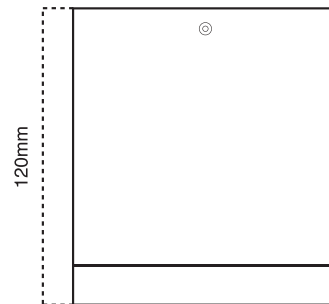

Product Specification

| | | |
|----------------------------------|--------------|------------|
| Voltage | 230V~ 50Hz | |
| Power consumption | 35W | |
| Light colour options | Warm White | Cool White |
| Lumen output | 3275lm | 3630lm |
| Colour temperature | 3000K | 4000K |
| Beam angle | 60° | |
| Dimmable | Yes | |
| Warranty | 3 Years | |
| Working temperature | -20°C – 45°C | |
| IP Rating | IP54 | |
| Electrical classification | Class I | |

Product Range

| Code | Finish | Product Code |
|------------------|--------|--------------|
| AT9066/BLK/60/CW | Black | Cool white |
| AT9066/BLK/60/WW | Black | Warm white |

Dimensions and Weight

| Diameter | Height | Weight |
|----------|--------|--------|
| Ø160mm | 120mm | 1.3kg |

Dimensions and Weight

| Diameter | Height | Weight |
|----------|--------|--------|
| Ø120mm | 110mm | 0.75kg |

atomⁱ

LED DOWNLIGHT

10W LED Dimmable surface mount

AT9064

Features

- Ideal for commercial, retail, showroom and decorative lighting applications
- Integrated COB LED

Dimensions and Weight

| Diameter | Height | Weight |
|----------|--------|--------|
| Ø90mm | 100mm | 0.5kg |