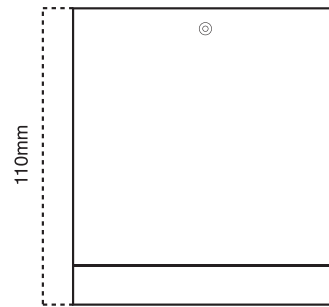

Product Datasheet

Description

25W LED Dimmable surface mount downlight.

Finish

Product Specification

Voltage	230V~ 50Hz	
Power consumption	25W	
Light colour options	Warm White	Cool White
Lumen output	2665lm	2580lm
Colour temperature	3000K	4000K
Beam angle	60°	
Dimmable	Yes	
Warranty	3 Years	
Working temperature	-20°C – 45°C	
IP Rating	IP54	
Electrical classification	Class I	

Product Range

Code	Finish	Product Code
AT9065/BLK/60/CW	Black	Cool white
AT9065/BLK/60/WW	Black	Warm white
AT9065/WH/60/CW	White	Cool white
AT9065/WH/60/WW	White	Warm white

Dimensions and Weight

Diameter	Height	Weight
Ø120mm	110mm	0.75kg