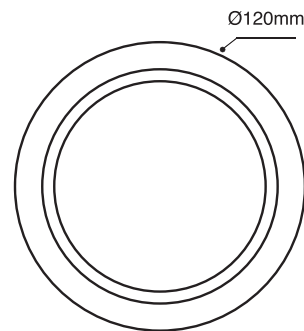

Product Datasheet

Description

25W LED Dimmable surface mount downlight.

Finish

Product Specification

Voltage	230V~ 50Hz	
Power consumption	25W	
Light colour options	Warm White	Cool White
Lumen output	2665lm	2580lm
Colour temperature	3000K	4000K
Beam angle	60°	
Dimmable	Yes	
Warranty	3 Years	
Working temperature	-20°C – 45°C	
IP Rating	IP54	
Electrical classification	Class I	

Product Range

Code	Finish	Product Code
AT9065/BLK/60/CW	Black	Cool white
AT9065/BLK/60/WW	Black	Warm white
AT9065/WH/60/CW	White	Cool white
AT9065/WH/60/WW	White	Warm white

Dimensions and Weight

Diameter	Height	Weight
Ø120mm	110mm	0.75kg