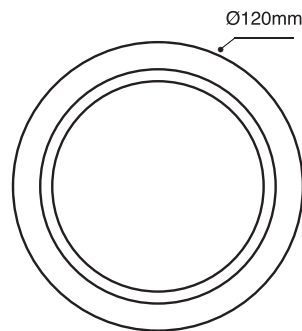

Product Datasheet

Description

25W LED Dimmable surface mount downlight.

Finish

Product Specification

Voltage	230V~ 50Hz	
Power consumption	25W	
Light colour options	Warm White	Cool White
Lumen output	2665lm	2580lm
Colour temperature	3000K	4000K
Beam angle	60°	
Dimmable	Yes	
Warranty	3 Years	
Working temperature	-20°C – 45°C	
IP Rating	IP54	
Electrical classification	Class I	

Product Range

Code	Finish	Product Code
AT9065/BLK/60/CW	Black	Cool white
AT9065/BLK/60/WW	Black	Warm white
AT9065/WH/60/CW	White	Cool white
AT9065/WH/60/WW	White	Warm white

Dimensions and Weight

Diameter	Height	Weight
Ø120mm	110mm	0.75kg