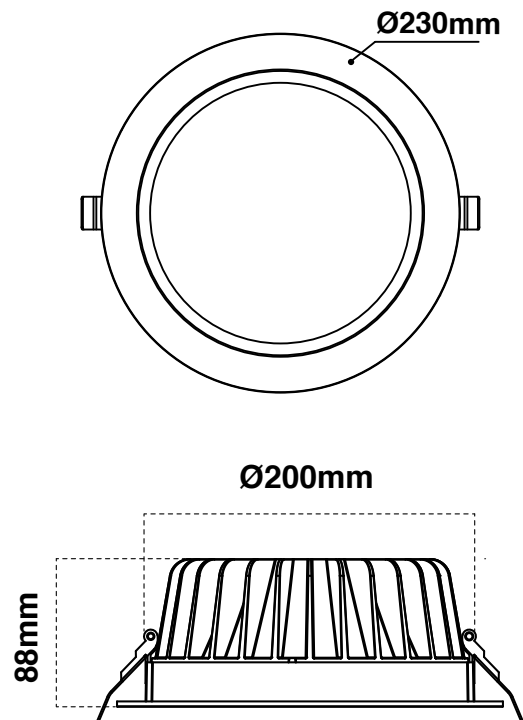

Colour temperature

Warm white, Cool white and Daylight

Finishes

White

IP Rating

IP54

Beam Angle

90°

Product datasheet

Description

30W LED Recessed downlight supplied with dimmable driver.

Finish

Product specification

Voltage	220-240V ~ 50/60Hz		
Power consumption	30W		
Light colour options	Warm white	Cool white	Daylight
Lumen output	2860lm	2715lm	2760lm
Colour temperature	3000K	4000K	5000K
Colour rendering index	> 80		
Beam angle	90°		
Dimmable	Yes		
Warranty	3 Years		
Working temperature	-10°C – 40°C		
IP Rating (Front face only)	IP54		
IC Rating	IC4		
Electrical classification	Class II		

Product range

Product code	Finish	Colour temp.
AT9061/WH/WW	White	Warm white
AT9061/WH/CW	White	Cool white
AT9061/WH/DL	White	Daylight

Dimensions

Depth	Diameter	Cut out
88mm	Ø230mm	Ø200mm

atomⁱ

LED DOWNLIGHT

Product range

Product code	SKU	Finish	Colour temp.
AT9060/WH/WW	15148	White	Warm white
AT9060/WH/CW	15060	White	Cool white
AT9060/WH/DL	15769	White	Daylight

Dimensions

Depth	Width	Cut out
76mm	190mm	Ø174mm