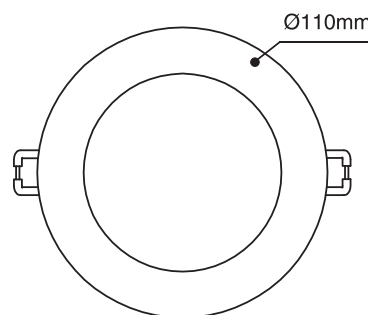

Dimensions

Diameter	Height	Cut out
Ø110mm	38mm	Ø90mm

atomⁱ

LED DOWNLIGHT

12W Large trim LED Downlight supplied with dimmable driver

AT9034/LT

Features

- Ideal for residential, retail, showroom and decorative lighting applications
- Supplied with dimmable LED driver
- Three year warranty

Colour temperature

Cool white and warm white

Trim

Large trim Ø125mm

Dimmable

On selected dimmers

Product datasheet

Description

12W LED Downlight with dimmable driver 120° beam angle.
Large Trim Ø125mm.

Finish

Product specification

Voltage	230V ~ 50Hz	
Power consumption	12W	
Light colour options	Warm white	Cool white
Lumen output	855lm	845lm
Colour temperature	3000K	4000K
Colour rendering index	>80	
Beam angle	120°	
Dimmable	Yes	
Warranty	3 Years	
Working temperature	0°C – 40°C	
IP Rating (Front face only)	IP44	
Electrical classification	Class II	

Product range

Code	Product code	Colour temperature
AT9034/LT/WH/WW	11373	Warm white
AT9034/LT/WH/CW	11194	Cool white

Dimensions

Diameter	Height	Cut out
Ø125mm	36mm	Ø80mm – Ø110mm