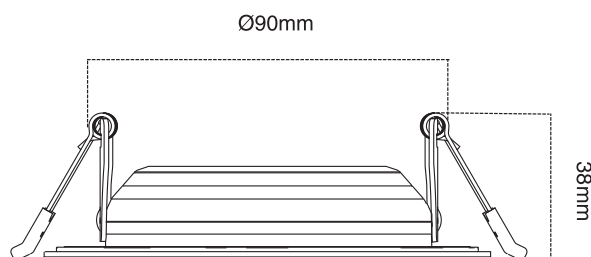

Product Datasheet

Description

12W LED Downlight with dimmable driver.

Finish

Product specification

Voltage	230V~ 50Hz		
Power consumption	12W		
Light colour options	Warm white	Cool white	Daylight
Lumen output	780lm	870lm	630lm
Colour temperature	3000K	4000K	5000K
Colour rendering index	>80		
Beam angle	120°		
Dimmable	Yes*		
Warranty	3 Years		
Working temperature	-20°C – 40°C		
IP rating (Front face only)	IP44		
Electrical classification	Class II		

* Dimmable on selected dimmers. For additional information please visit our website.

Product range

Code	Product code	Colour temperature
AT9034/WH/CW	12000	Cool white
AT9034/WH/WW	11817	Warm white
AT9034/WH/DL	11235	Daylight
AT9034/SC/CW	12230	Cool white
AT9034/SC/WW	12358	Warm white

Dimensions

Diameter	Height	Cut out
Ø110mm	38mm	Ø90mm