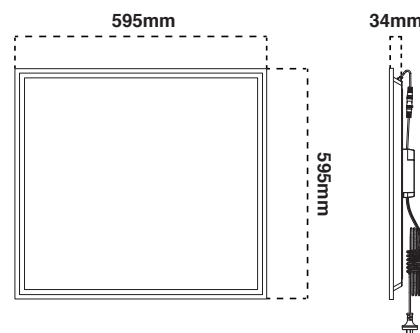

AT6021/606