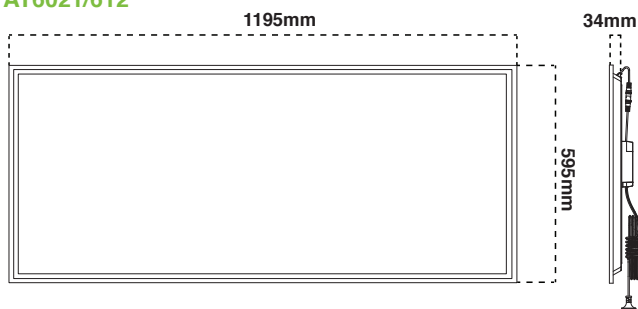

AT6021/612