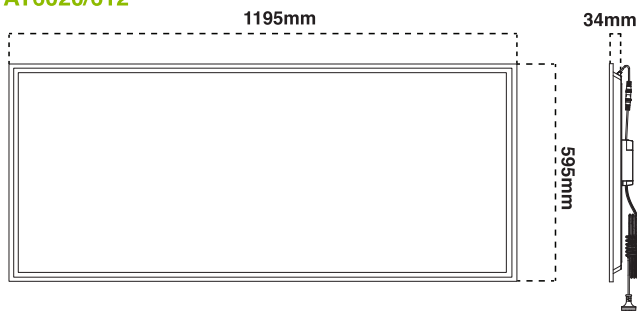

Wiring
Flex & plug

Beam angle
120°

Product datasheet

Description

LED Backlit panels.

Finish

 White (WH)

Product specification

Dimensions

Code	Length	Width	Height
AT6020/306	295mm	595mm	34mm
AT6020/312	295mm	1195mm	34mm
AT6020/606	595mm	595mm	34mm
AT6020/612	595mm	1195mm	34mm

AT6020/312

AT6020/606

AT6020/612

AT6020/306