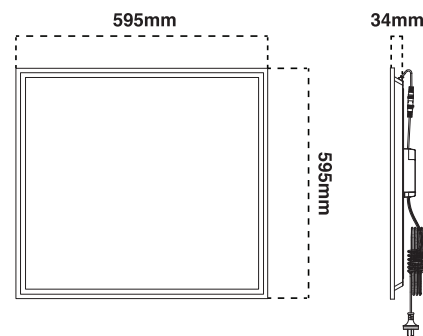

Wiring
Flex & plug

Beam angle
120°

Product datasheet

Description

LED Backlit panels.

Finish

 White (WH)

Product specification

Product range

Code	Wattage	Lumen	SKU
AT6020/306/CW	20W	2050lm	13106
AT6020/306/DL	20W	2035lm	13108
AT6020/312/CW	36W	3485lm	13160
AT6020/312/DL	36W	3430lm	13172
AT6020/606/CW	36W	3600lm	13135
AT6020/606/DL	36W	3565lm	13147
AT6020/612/CW	60W	6280lm	13186
AT6020/612/DL	60W	6320lm	13199

Dimensions

Code	Length	Width	Height
AT6020/306	295mm	595mm	34mm
AT6020/312	295mm	1195mm	34mm
AT6020/606	595mm	595mm	34mm
AT6020/612	595mm	1195mm	34mm

AT6020/312

AT6020/606

AT6020/612

AT6020/306