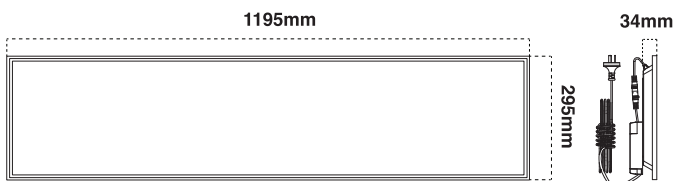

Wiring
Flex & plug

Beam angle
120°

Product datasheet

Description

LED Backlit panels.

Finish

 White (WH)

Product specification

Dimensions

Code	Length	Width	Height
AT6020/306	295mm	595mm	34mm
AT6020/312	295mm	1195mm	34mm
AT6020/606	595mm	595mm	34mm
AT6020/612	595mm	1195mm	34mm

AT6020/312

AT6020/606

AT6020/612

AT6020/306