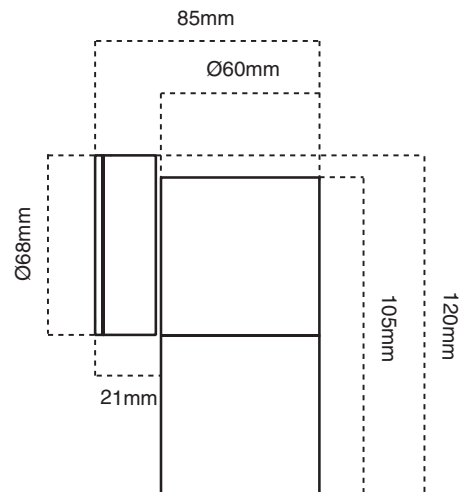

Voltage	230V~50Hz
Power consumption	6W
Light colour options	Cool white
Colour temperature	4000K
Lumen output	470lm
Beam angle	38°
Dimmable	No
Warranty	1 Year / 3 Years (316)
Working temperature	-20°C – 40°C
IP Rating	IP65
Electrical classification	Class I
Lamp type	GU10 LED

Product range

Code	SKU	Finish
AT5006/AND/BLK/LED	16188	Anodised Black

Dimensions

Diameter base	Ø68mm
Diameter lamp	Ø60mm
Total length	120mm
Total width	85mm

atomⁱ

EXTERIOR LED SPOTLIGHTS

EXTERIOR FIXED WALL LED SPOTLIGHTS WITH GLASS DIFFUSER

Dimension and Weight

	AT5006
Diameter Base	Ø68mm
Diameter lamp	Ø60mm
Total Length	120mm
Total Width	85mm

AT5006

Information is subject to change without prior notice