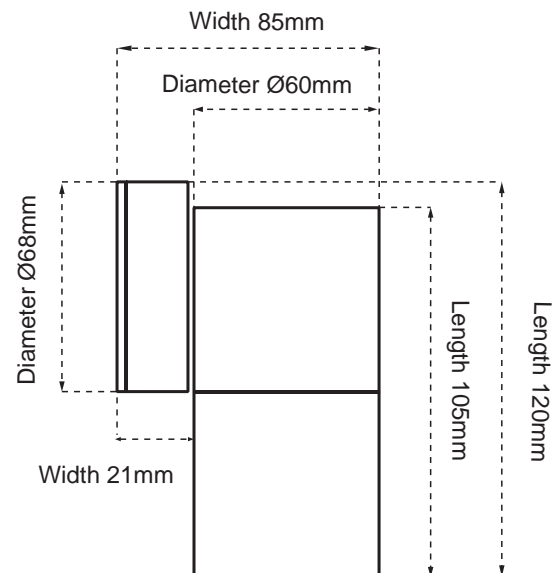

Product range

Code	SKU	Finish
AT5006/AND/BLK/LED	16188	Anodised Black

Dimensions

Diameter base	Ø68mm
Diameter lamp	Ø60mm
Total length	120mm
Total width	85mm

atomⁱ

EXTERIOR LED SPOTLIGHTS

EXTERIOR FIXED WALL LED SPOTLIGHTS WITH GLASS DIFFUSER

Product Specification

Voltage	230V~ 50Hz
Power consumption	3.5W
Light colour options	Cool White (CW)
Lumen output	250lm
Colour Temperature	4000K
Beam Angle	36°
Dimmable	No
Warranty	1 Year/3 Years (316)
Working temperature	-10° – +40°
IP Rating	IP65
Electrical Classification	Class I

Dimension and Weight

	AT5006
Diameter Base	Ø68mm
Diameter lamp	Ø60mm
Total Length	120mm
Total Width	85mm

AT5006

Information is subject to change without prior notice