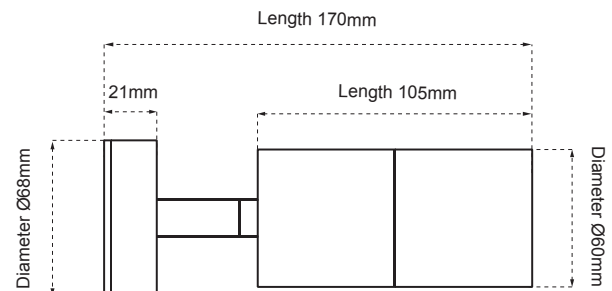

316 STAINLESS STEEL OPTION
Marine grade 316

GU10 LED LAMP
Supplied with 3.5W GU10 LED lamp (Max 35W incandescent)

IP RATING
IP65

ALLEN KEY
Supplied with Allen Key

Product Datasheet

Description

Exterior Adjustable Wall LED Spotlight with Glass Diffuser.

Finishes

Product Specification

Voltage	230V~ 50Hz
Power consumption	3.5W
Light colour options	Cool White (CW)
Lumen output	250lm
Colour Temperature	4000K
Beam Angle	36°
Dimmable	No
Warranty	1 Year/3 Years (316)
Working temperature	-10° – +40°
IP Rating	IP65
Electrical Classification	Class I

Dimension and Weight

AT5005	
Diameter Base	Ø68mm
Diameter lamp	Ø60mm
Total Length	170mm

AT5005

Information is subject to change without prior notice