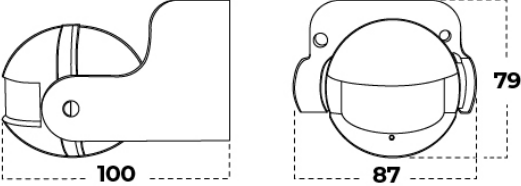

DIMENSIONS

Product Height	79 mm
Product Length	100 mm
Product Width	87 mm

LINE DRAWINGS

AT4110/PIR

AT4110/PIR/BLK

Wall mount PIR sensor - IP44 - 12m

ORDERING INFORMATION

Order code	13949
Description	PIR sensor 12m - wall mount - IP44 - black
Item Code	AT4110/PIR/BLK

DIMENSIONS

Product Height	79 mm
Product Length	100 mm
Product Width	87 mm

LINE DRAWINGS