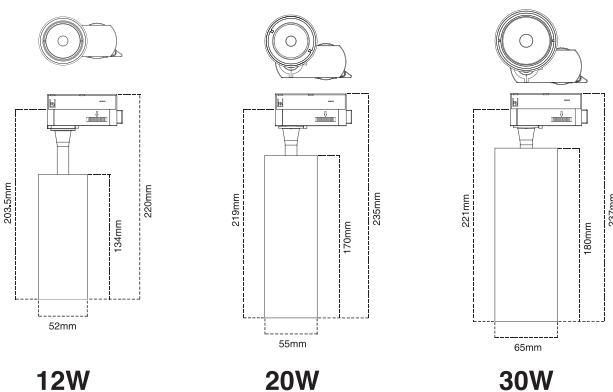

Product datasheet

Description

LED Track mounted adjustable spotlight.

Finishes

Product specification

Voltage	230V~ 50Hz		
Power consumption	12W	20W	30W
Light colour options	Warm white and Cool white		
Colour temperature	3000K and 4000K		
Lumen output	582lm 725lm	1140lm 1295lm	1930lm 1980lm
Finish	White and Black		
Colour rendering index	>90		
Beam angle	55°		
Dimmable	No		
Warranty	3 Years		
Working temperature	-20°C – 40°C		
IP Rating	IP20		
Electrical classification	Class I		

Product range

Track Lights

Code	Finish	Colour temperature
AT1108/12/BLK/CW	Black	Cool white
AT1108/12/BLK/WW	Black	Warm white
AT1108/12/WH/CW	White	Cool white
AT1108/12/WH/WW	White	Warm white
AT1108/20/BLK/CW	Black	Cool white
AT1108/20/BLK/WW	Black	Warm white
AT1108/20/WH/CW	White	Cool white
AT1108/20/WH/WW	White	Warm white
AT1108/30/BLK/CW	Black	Cool white
AT1108/30/BLK/WW	Black	Warm white
AT1108/30/WH/CW	White	Cool white
AT1108/30/WH/WW	White	Warm white

Dimensions

Description	Total Height	Lamp Height	Diameter
12W Track mounted adjustable spotlight	220mm	134mm	Ø52mm
20W Track mounted adjustable spotlight	235mm	219mm	Ø55mm
30W Track mounted adjustable spotlight	237mm	221mm	Ø65mm

Description	Width	Height	Depth
3 wire - Track 1m aluminium alloy	1000mm	17mm	34mm
3 wire - Track 2m aluminium alloy	2000mm	17mm	34mm

Accessories