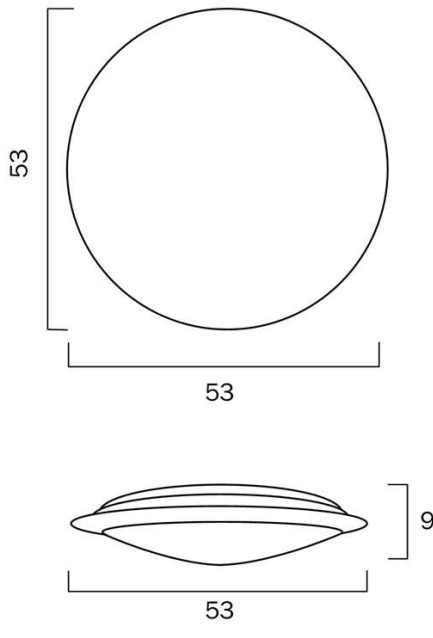

Globe / Light Source included	Yes
Lumens	4200
Color Temperature	Warm White; Natural White; Cool White
Color Kelvin	3 CCT (3000k - 4000k - 6500k)
Color Rendering	>85
Dimmable	Yes - Wifi
Power Factor	>0.90
Surge Protection	Yes (1.5 Kva)
Beam Angle (degree)	180
Control Gear Included	Yes-integrated
Current Output	150
Electrical Protection	CLASS I - HIGH VOLTAGE, EARTH REQUIRED
IP rating	IP20
Lead and Plug	No
Approvals	RCM
Assembly Required	No
Box Contents	Basic mounting screws,Instruction
Installation Required	Yes (by Licensed Electrician only)
Care Instructions	Do not use strong liquid cleaners,Wipe clean with a dry cloth
Replacement Warranty	*3 Years

Barcode

GTIN 9329501061114

Image -dimensions

ASTRID OY53-SMT

Disclaimer -Product

This is a Smart control lighting fixture:
All functions/settings such as dimming, scheduling, mood lighting settings are via the Smart life app only. It can be downloaded through the App Store (iPhone User) and Play Store (Andriod User) via QR code.

All representations within this document are subject to copyright.ELECTRICAL INSTALLATIONS MUST BE PERFORMED BY A QUALIFIED ELECTRICAL CONTRACTOR AND INSTALLED IN ACCORDANCE WITH AS/NZS 3000.
NOTE : All images , descriptions and dimensions are indicative. Please check latest version of item detail on Telbix website prior to ordering or installation.