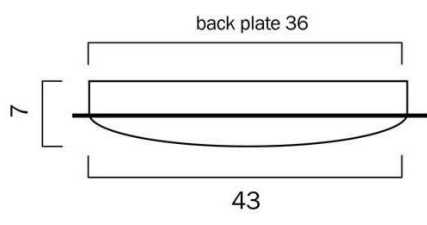

Globe / Light Source included	Yes
Lumens	2400
Color Temperature	Warm White; Natural White; Cool White
Color Kelvin	3 CCT (3000k - 4000k - 6500k)
Color Rendering	>80
Dimmable	Yes
Power Factor	>0.90
Surge Protection	Yes (1.5 Kva)
Beam Angle (degree)	180
Electrical Protection	CLASS I - HIGH VOLTAGE, EARTH REQUIRED
IP rating	IP20
Lead and Plug	No
Approvals	RCM
Assembly Required	No
Box Contents	Basic mounting screws,Instruction
Installation Required	Yes (by Licensed Electrician only)
Care Instructions	Do not use strong liquid cleaners,Wipe clean with a dry cloth
Replacement Warranty	*3 Years

Barcode

GTIN 9329501054765

Image -dimensions