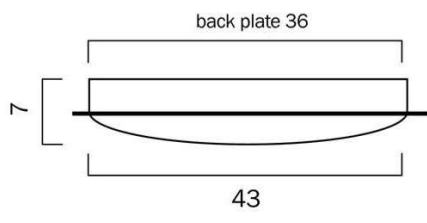

Globe / Light Source included	Yes
Lumens	2400
Color Temperature	Warm White; Natural White; Cool White
Color Kelvin	3 CCT (3000k - 4000k - 6500k)
Color Rendering	>80
Dimmable	Yes
Power Factor	>0.90
Surge Protection	Yes (1.5 Kva)
Beam Angle (degree)	180
Electrical Protection	CLASS I - HIGH VOLTAGE, EARTH REQUIRED
IP rating	IP20
Lead and Plug	No
Approvals	RCM
Assembly Required	No
Box Contents	Basic mounting screws,Instruction
Installation Required	Yes (by Licensed Electrician only)
Care Instructions	Do not use strong liquid cleaners,Wipe clean with a dry cloth
Replacement Warranty	*3 Years

Barcode

GTIN 9329501054772

Image -dimensions