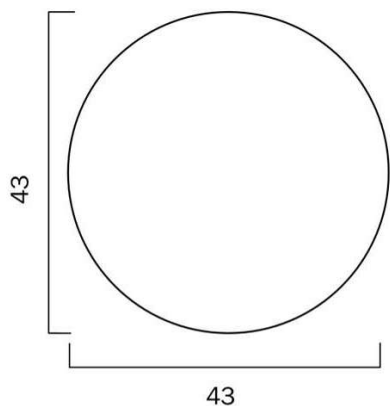

Globe / Light Source included	Yes
Lumens	2400
Color Temperature	Warm White; Natural White; Cool White
Color Kelvin	3 CCT (3000k - 4000k - 6500k)
Color Rendering	>80
Dimmable	Yes
Power Factor	>0.90
Surge Protection	Yes (1.5 Kva)
Beam Angle (degree)	180
Electrical Protection	CLASS I - HIGH VOLTAGE, EARTH REQUIRED
IP rating	IP20
Lead and Plug	No
Approvals	RCM
Assembly Required	No
Box Contents	Basic mounting screws,Instruction
Installation Required	Yes (by Licensed Electrician only)
Care Instructions	Do not use strong liquid cleaners,Wipe clean with a dry cloth
Replacement Warranty	*3 Years

Barcode

GTIN 9329501054772

Image -dimensions