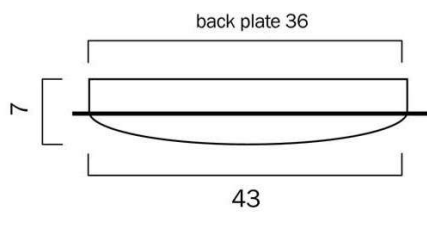

Globe / Light Source included	Yes
Lumens	2400
Color Temperature	Warm White; Natural White; Cool White
Color Kelvin	3 CCT (3000k - 4000k - 6500k)
Color Rendering	>80
Dimmable	Yes
Power Factor	>0.90
Surge Protection	Yes (1.5 Kva)
Beam Angle (degree)	180
Electrical Protection	CLASS I - HIGH VOLTAGE, EARTH REQUIRED
IP rating	IP20
Lead and Plug	No
Approvals	RCM
Assembly Required	No
Box Contents	Basic mounting screws,Instruction
Installation Required	Yes (by Licensed Electrician only)
Care Instructions	Do not use strong liquid cleaners,Wipe clean with a dry cloth
Replacement Warranty	*3 Years

Barcode

GTIN 9329501054796

Image -dimensions