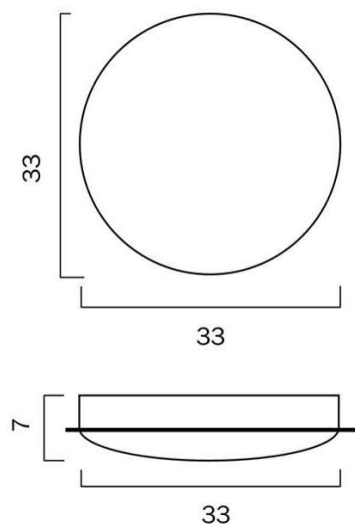

Globe Type	LED integrated SMD
Globe / Light Source qty	1
Globe / Light Source included	Yes
Lumens	1400
Color Temperature	Warm White; Natural White; Cool White
Color Kelvin	3 CCT (3000k - 4000k - 6500k)
Color Rendering	>80
Dimmable	No
Power Factor	>0.90
Surge Protection	Yes (1.5 Kva)
Beam Angle (degree)	180
Electrical Protection	CLASS I - HIGH VOLTAGE, EARTH REQUIRED
IP rating	IP20
Lead and Plug	No
Approvals	RCM
Assembly Required	No
Box Contents	Basic mounting screws,Instruction
Installation Required	Yes (by Licensed Electrician only)
Care Instructions	Do not use strong liquid cleaners,Wipe clean with a dry cloth
Replacement Warranty	*3 Years

Barcode

GTIN 9329501054758

Image -dimensions