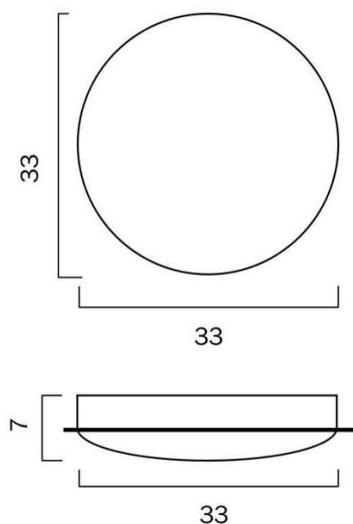

Globe Type	LED integrated SMD
Globe / Light Source qty	1
Globe / Light Source included	Yes
Lumens	1400
Color Temperature	Warm White; Natural White; Cool White
Color Kelvin	3 CCT (3000k - 4000k - 6500k)
Color Rendering	>80
Dimmable	No
Power Factor	>0.90
Surge Protection	Yes (1.5 Kva)
Beam Angle (degree)	180
Electrical Protection	CLASS I - HIGH VOLTAGE, EARTH REQUIRED
IP rating	IP20
Lead and Plug	No
Approvals	RCM
Assembly Required	No
Box Contents	Basic mounting screws,Instruction
Installation Required	Yes (by Licensed Electrician only)
Care Instructions	Do not use strong liquid cleaners,Wipe clean with a dry cloth
Replacement Warranty	*3 Years

Barcode

GTIN 9329501054727

Image -dimensions