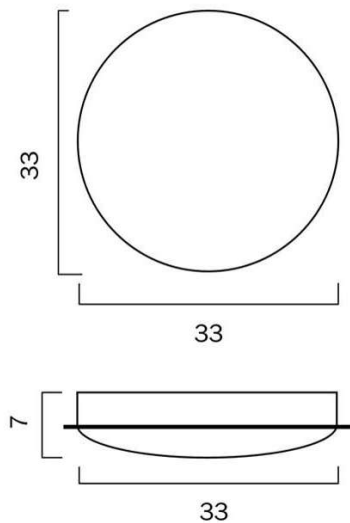

Globe Type	LED integrated SMD
Globe / Light Source qty	1
Globe / Light Source included	Yes
Lumens	1400
Color Temperature	Warm White; Natural White; Cool White
Color Kelvin	3 CCT (3000k - 4000k - 6500k)
Color Rendering	>80
Dimmable	No
Power Factor	>0.90
Surge Protection	Yes (1.5 Kva)
Beam Angle (degree)	180
Electrical Protection	CLASS I - HIGH VOLTAGE, EARTH REQUIRED
IP rating	IP20
Lead and Plug	No
Approvals	RCM
Assembly Required	No
Box Contents	Basic mounting screws,Instruction
Installation Required	Yes (by Licensed Electrician only)
Care Instructions	Do not use strong liquid cleaners,Wipe clean with a dry cloth
Replacement Warranty	*3 Years

Barcode

GTIN 9329501054734

Image -dimensions