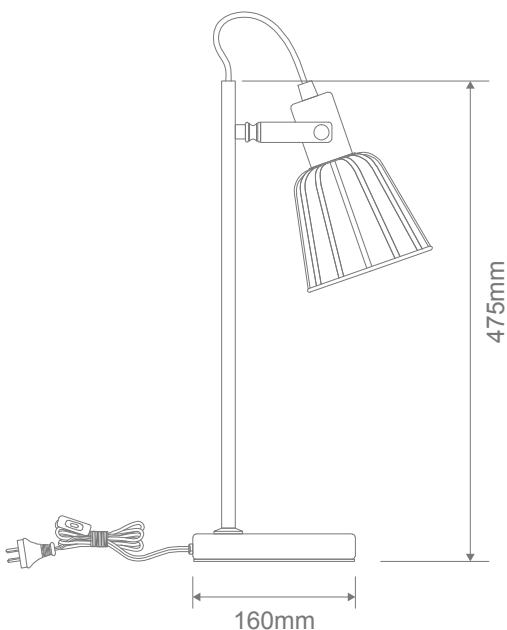

ASHLEY-DL

Desk lamp

Description

ASHLEY-DL desk lamp Series combines a metal base, thin frame and wire guard shade, which offers a slim and linear appearance for most modern interior decors. Ideal as a feature lamp in living rooms and bedrooms. Featuring plated Antique Brass and painted Matt Black highlights. Part of a family of matching desk lamp, table lamps, as well as hanging pendants.

Specification Features

Input Voltage: 240V
 Power (W): 60W Max
 IP rating (IP): 20
 Lamp Base: E14
 Dimmable: Yes
 Requires: E14 Lamp (Not Included)

Diagrams / Additional

Item No.	Variant	Lamp Base
ASHLEY-DL	Blk	E14