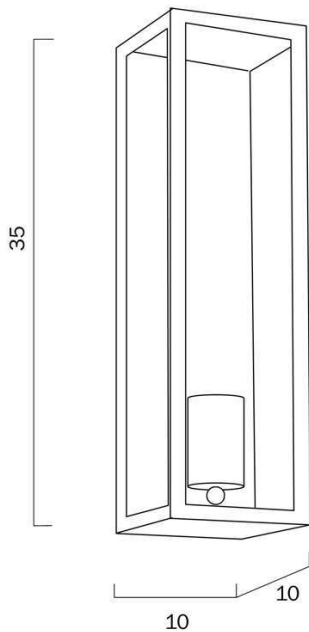

Electrical Protection	CLASS I - HIGH VOLTAGE, EARTH REQUIRED
IP rating	IP43
Approvals	RCM
Assembly Required	No
Box Contents	Basic mounting screws,Instruction
Installation Required	Yes (by Licensed Electrician only)
Care Instructions	Do not use strong liquid cleaners,Wipe clean with a dry cloth
Replacement Warranty	*3 Years

Barcode

GTIN 9329501060643

Image -dimensions