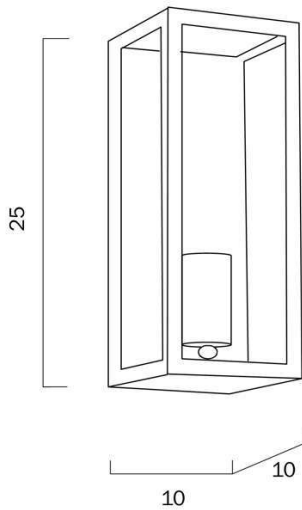

Electrical Protection	CLASS I - HIGH VOLTAGE, EARTH REQUIRED
IP rating	IP43
Approvals	RCM
Assembly Required	No
Box Contents	Basic mounting screws,Instruction
Installation Required	Yes (by Licensed Electrician only)
Care Instructions	Do not use strong liquid cleaners,Wipe clean with a dry cloth
Replacement Warranty	*3 Years

Barcode

GTIN 9329501060629

Image -dimensions