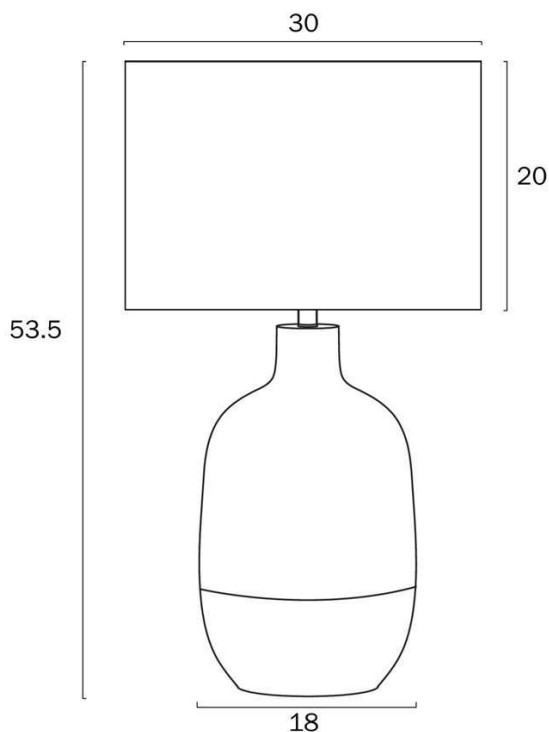

Size

Fixture Diameter (cm)	30.0
Fixture Height (cm)	53.5
Base Diameter (cm)	18.0
Base Height (cm)	30.5
Shade Diameter (cm)	30.0
Shade Height (cm)	20.0
Cable Length (cm)	180 (30+Inline Switch+150)

Specification

Barcode

GTIN 9329501059593

Image -dimensions

Note: Dimensions are only a guide and may vary due to manufacturing variations.

Globe Type Recommended

Label	Color Temperature	Thumbnail	GTIN
G A608E27CL			