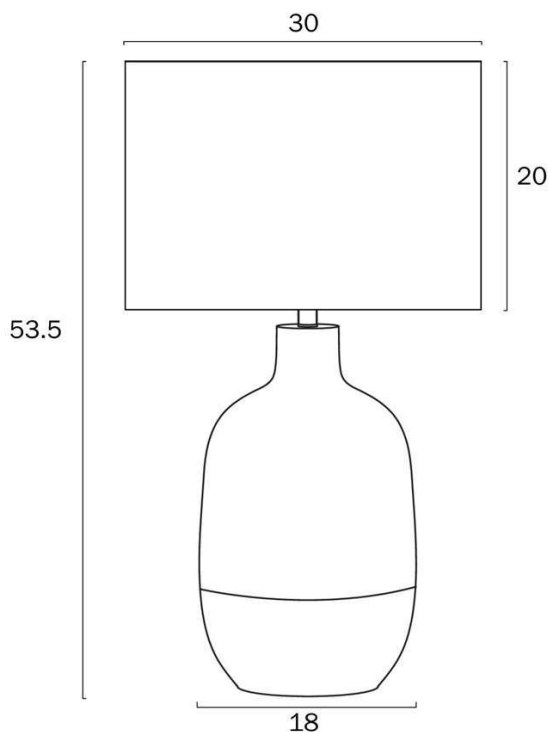

Overview

Family name	Arthur
Categories	Table Lamps
This item includes	Shade
Shade Shape	Drum
Switch	Inline Switch
Usage	Indoor Lighting

Color / Material

Fixture Color	Rusty, White
Fixture Finish	Gloss
Fixture Material	Fabric, Ceramic
Shade Color	White
Shade Material	Fabric, Plastic
Base Color	Silver
Base Material	Ceramic
Cable Color	Black
Cable Material	PVC

Size

Fixture Diameter (cm)	30.0
Fixture Height (cm)	53.5
Base Diameter (cm)	18.0
Base Height (cm)	30.5
Shade Diameter (cm)	30.0
Shade Height (cm)	20.0
Cable Length (cm)	180 (30+Inline Switch+150)

Specification

Barcode

GTIN 9329501059616

Image -dimensions

Note: Dimensions are only a guide and may vary due to manufacturing variations.

Globe Type Recommended

Label	Color Temperature	Thumbnail	GTIN
G A608E27CL			

Last modification 2023-09-03