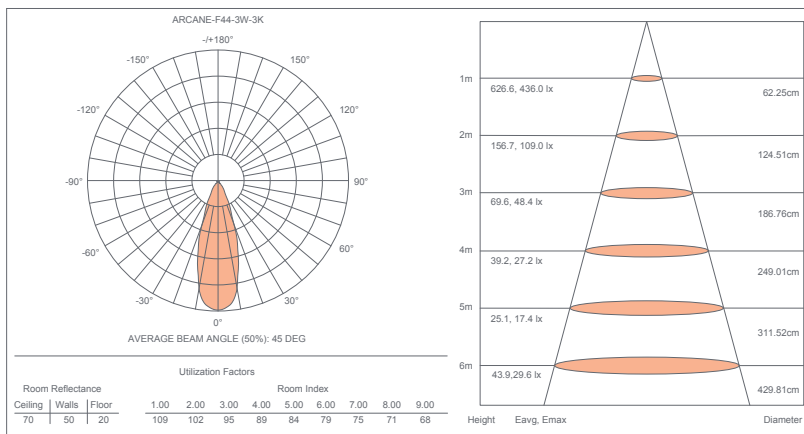

1. Luminaire efficacy based on CCT 3000K; CCT variations will alter efficacy
2. +/- 10% stated initial LED and luminous flux tolerance
3. Colour Rendering Index: <95 standard (Cree LED series)
4. Minimum order quantities apply for non-standard items and custom finishes will incur additional charges
5. 0-10V, DALI-2/DSI, corridorFUNCTION, ready2mains, basicDIM Wireless will require an accessible remote location due to driver dimensions relative to downlight cut-out size
6. Five year manufacturer's warranty covering product defects and performance deficiencies