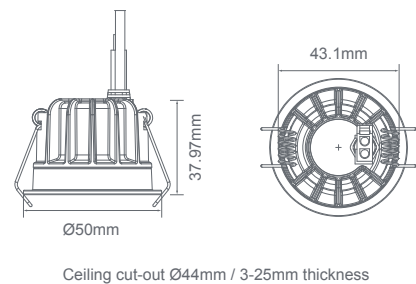

1. Luminaire efficacy based on CCT 3000K; CCT variations will alter efficacy
2. +/- 10% stated initial LED and luminous flux tolerance
3. Colour Rendering Index: <95 standard (Cree LED series)
4. Minimum order quantities apply for non-standard items and custom finishes will incur additional charges
5. 0-10V, DALI-2/DSI, corridorFUNCTION, ready2mains, basicDIM Wireless will require an accessible remote location due to driver dimensions relative to downlight cut-out size
6. Five year manufacturer's warranty covering product defects and performance deficiencies