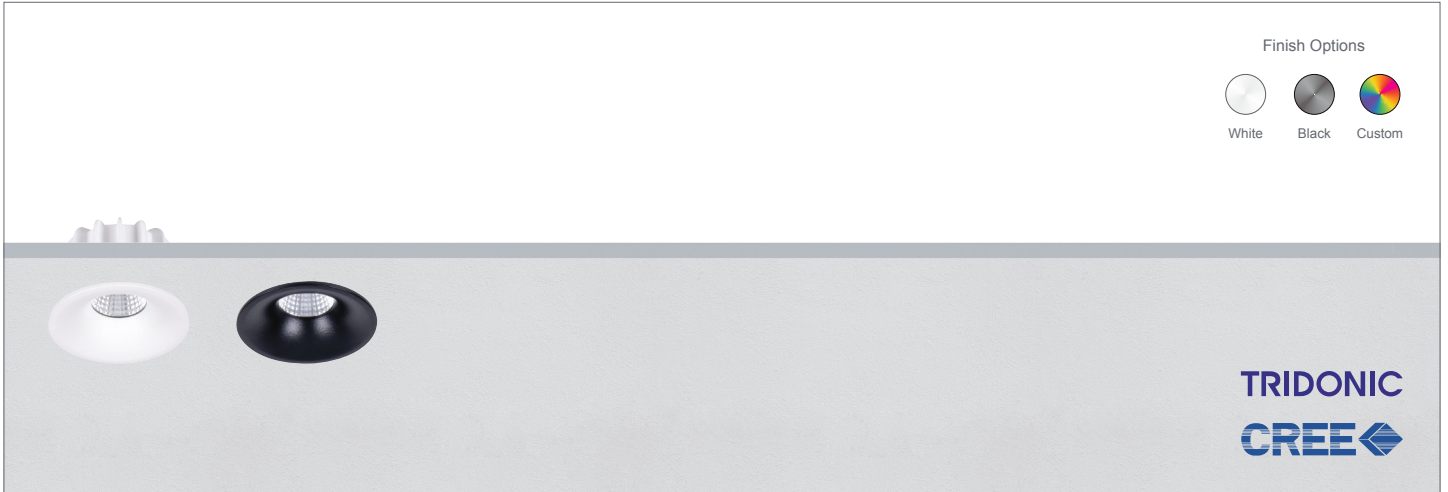

ARCANE-F44

3W LED FIXED MINI RECESSED DOWNLIGHT

LED micro ceiling recessed luminaire providing symmetrical, low-glare light distribution. The Arcane-F44 is the latest addition in the Arcane series. Optimised performance with exceptional colour consistency matched with minimalistic and clean aesthetics makes the Arcane mini the perfect choice for a multitude of general and accent applications. Arcane mini utilises Cree LED technology complete with mains dimmable ECG. Arcane mini offers a 5 year warranty.

- Luminaire Wattage: 3W (System 4W)
- Luminous Flux: 230-265Lm²
- Luminaire Efficacy: 62.5lm¹
- Correlated Colour Temperature: 3000K, 4000K standard; 2700K optional
- Colour Rendering Index: >95³
- Glare control: UGR<19
- Symmetrical fixed 48° distribution (standard)
- Ø50mm Trim; ceiling cut-out Ø44mm
- Protection Rating: IP44
- Finish options: Matt White standard; matt Black, custom finishes available on request⁴
- Adjustable mounting springs installation 3-25mm
- Longevity: 50,000Hrs @ L80
- Cree COB
- 3-Step-Mac-Adam Ellipse
- TRIAC-dimmable ECG as standard
- Optional 0-10V dimming, DALI-2/DSI, corridorFUNCTION, ready2mains, basicDIM Wireless on request⁵
- 5 year warranty⁶