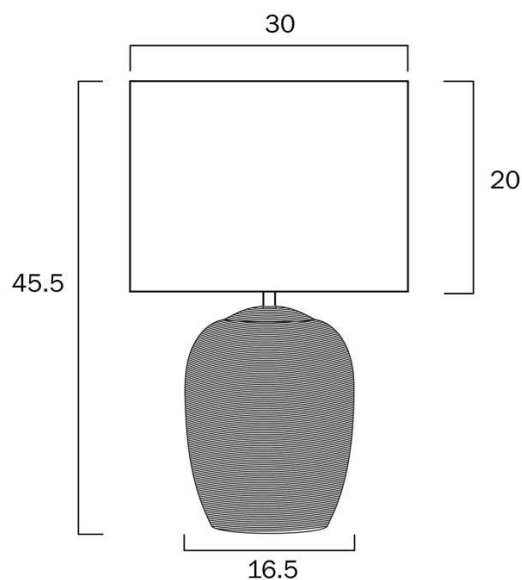

Base Diameter (cm)	16.5
Base Height (cm)	25.5
Shade Diameter (cm)	30.0
Shade Height (cm)	20.0
Cable Length (cm)	180 (30+Inline Switch+150)

Specification

Voltage Input	240V
Wattage (max)	25
Globe Type	E27
Globe / Light Source qty	1
Globe / Light Source included	No
Dimmable	Globe Dependant
Electrical Protection	CLASS II - DOUBLE INSULATED, EARTH NOT REQUIRED
IP rating	IP20
Lead and Plug	Yes
Approvals	RCM
Assembly Required	Yes
Box Contents	Instruction
Care Instructions	Do not use strong liquid cleaners,Wipe clean with a dry cloth
Replacement Warranty	*3 Years

Barcode

GTIN 9329501059777

Image -dimensions