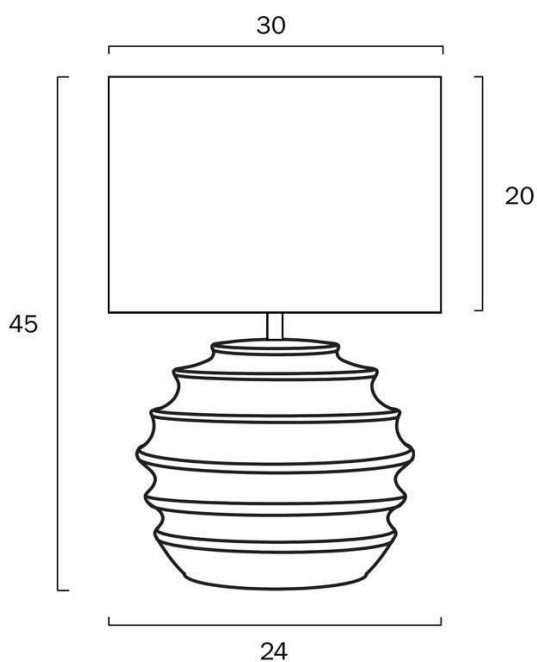

Size

| | |
|------------------------------|----------------------------|
| Fixture Diameter (cm) | 30.0 |
| Fixture Height (cm) | 45.0 |
| Base Diameter (cm) | 24.0 |
| Shade Diameter (cm) | 30.0 |
| Shade Height (cm) | 20.0 |
| Cable Length (cm) | 180 (30+Inline Switch+150) |

Overview

| | |
|----------------------------------|-----------------|
| Family name | Aras |
| Categories | Table Lamps |
| This item includes | Shade |
| Shade Shape | Drum |
| Switch | Inline Switch |
| Usage | Indoor Lighting |
| ERAC Product Registration | E2021050423 |

Barcode

GTIN 9329501059791

Image -dimensions

Note: Dimensions are only a guide and may vary due to manufacturing variations.

Globe Type Recommended

| Label | Color Temperature | Thumbnail | GTIN |
|-------------|-------------------|-----------|------|
| G A608E27CL | | | |