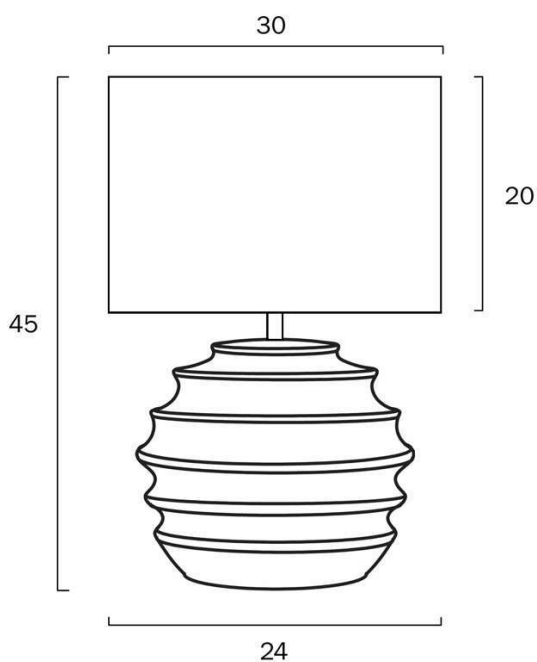

Size

| | |
|------------------------------|----------------------------|
| Fixture Diameter (cm) | 30.0 |
| Fixture Height (cm) | 45.0 |
| Base Diameter (cm) | 24.0 |
| Shade Diameter (cm) | 30.0 |
| Shade Height (cm) | 20.0 |
| Cable Length (cm) | 180 (30+Inline Switch+150) |

Barcode

GTIN 9329501059784

Image -dimensions

Note: Dimensions are only a guide and may vary due to manufacturing variations.

Globe Type Recommended

| Label | Color Temperature | Thumbnail | GTIN |
|-------------|-------------------|-----------|------|
| G A608E27CL | | | |