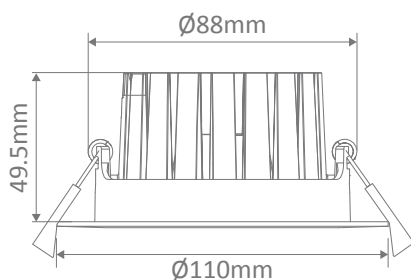

Aqua Tilt 13 Tilt LED Downlight

Description

The AQUA Series is a well-designed IP65 downlight range that offers a robust solution to wet areas and outdoor applications through enhanced silicon sealing and moisture protection methods. Features include tilt adjustable frame and optic lens diffuser with the choice of a Black or Satin White powder coated finish. Light is provided from a single point COB high performing LED with a perfectly matched 60° optical reflector. Suitable for bathrooms, or outdoor areas where moisture is a concern. Complete with a fully dimmable LED driver and flex and plug. Backed by our Three Year Replacement Warranty.

Specification Features

Input Voltage:	240V
Power (W):	13W
IP rating (IP):	65
Lumens (lm):	Warm White 3000K - 1130lm Neutral White 4000K - 1300lm White 5000K - 1220lm
LED type:	COB
CCT:	2700K - 3000K - 4000K - 5000K
CRI:	≥80
Beam angle (°):	60°
Dimmable:	Yes*
Lifespan (hrs):	50,000hrs
Cutout (p):	Ø90-95mm

* Tested on the Domus dimmer series. May work on others but not tested.

Diagrams / Additional

Tilt: 30°
Cutout: Ø90-95mm

Item No.	Variant		Beam Angle	CCT	
	Blk	Wht			
AQUA-TILT-13	21306	21322	60°	3000K	
	21310	21326		4000K	
	21314	21330		5000K	
	DALI				
	21634	21631	60°	3000K	
	21635	21632		4000K	
21636	21633	5000K			