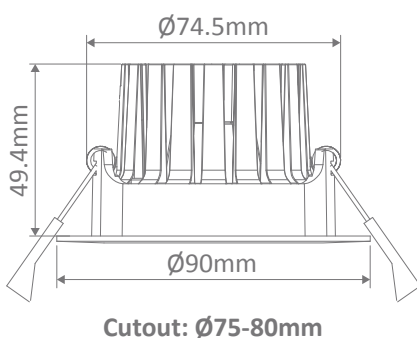

Aqua 10 Fixed LED Downlight

Description

The AQUA Series is a well-designed IP65 downlight range that offers a robust solution to wet areas and outdoor applications through enhanced silicon sealing and moisture protection methods. Features include fixed deep set frame and optic lens diffuser with the choice of a Black or Satin White powder coated finish. Light is provided from a single point COB high performing LED with a perfectly matched 60° optical reflector. Suitable for bathrooms, or outdoor areas where moisture is a concern. Complete with a fully dimmable LED driver and flex and plug. Backed by our Three Year Replacement Warranty. Now with TRIO, the added option of changing the colour temperature output of the downlight with a dip switch at the back of the fitting.

Specification Features

Input Voltage:	240V
Power (W):	10W
IP rating (IP):	65
Lumens (lm):	Warm White 3000K - 870lm Neutral White 4000K - 980lm White 5700K - 930lm
LED type:	COB
CCT:	3000K - 4000K - 5700K (Switchable)
CRI:	≥90
Beam angle (°):	60°
Dimmable:	Yes*
Lifespan (hrs):	50,000hrs
Cutout (Ø):	Ø75-80mm

*Fully dimmable with suitable dimmers.

Diagrams / Additional

Item No.	Variant		Beam Angle	CCT
	Blk	Wht		
AQUA-10	21270	21271	60°	TRIO
	DALI			
	21287	21288	60°	TRIO