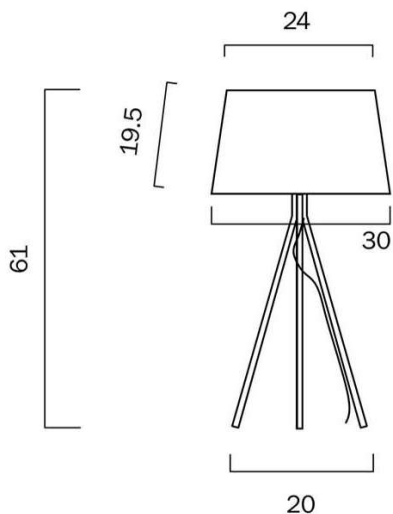

Specification

Voltage Input	240V
Wattage (max)	40
Globe Type	E27
Globe / Light Source qty	1
Globe / Light Source included	No
Dimmable	Globe Dependant
Beam Angle (degree)	360
Electrical Protection	CLASS II - DOUBLE INSULATED, EARTH NOT REQUIRED
IP rating	IP20
Lead and Plug	Yes
Approvals	RCM
Assembly Required	Yes
Box Contents	Instruction
Care Instructions	Do not use strong liquid cleaners,Wipe clean with a dry cloth
Replacement Warranty	*3 Years

Barcode

GTIN 9329501055205

Image -dimensions