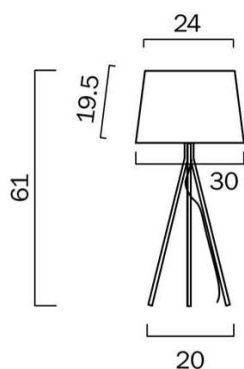

Specification

Voltage Input	240V
Wattage (max)	40
Globe Type	E27
Globe / Light Source qty	1
Globe / Light Source included	No
Dimmable	Globe Dependant
Beam Angle (degree)	360
Electrical Protection	CLASS II - DOUBLE INSULATED, EARTH NOT REQUIRED
IP rating	IP20
Lead and Plug	Yes
Approvals	RCM
Assembly Required	Yes
Box Contents	Instruction
Care Instructions	Do not use strong liquid cleaners,Wipe clean with a dry cloth
Replacement Warranty	*3 Years

Barcode

GTIN 9329501055199

Image -dimensions