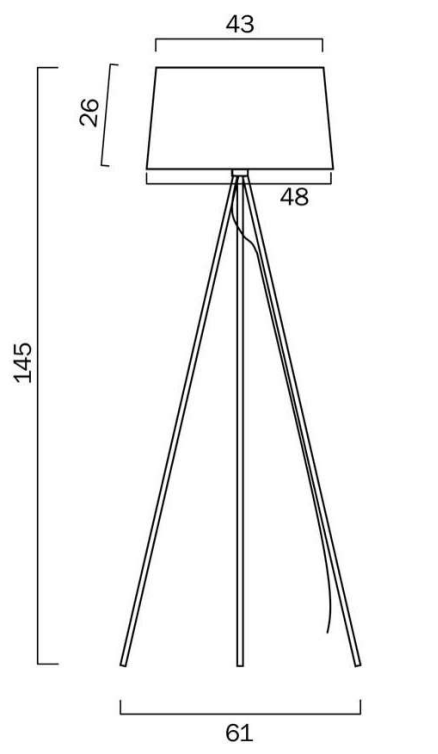

Specification

Voltage Input	240V
Wattage (max)	40
Globe Type	E27
Globe / Light Source qty	1
Globe / Light Source included	No
Dimmable	Globe Dependant
Beam Angle (degree)	360
Electrical Protection	CLASS II - DOUBLE INSULATED, EARTH NOT REQUIRED
IP rating	IP20
Lead and Plug	Yes
Approvals	RCM
Assembly Required	Yes
Box Contents	Instruction
Care Instructions	Do not use strong liquid cleaners,Wipe clean with a dry cloth
Replacement Warranty	*3 Years

Barcode

GTIN 9329501055236

Image -dimensions