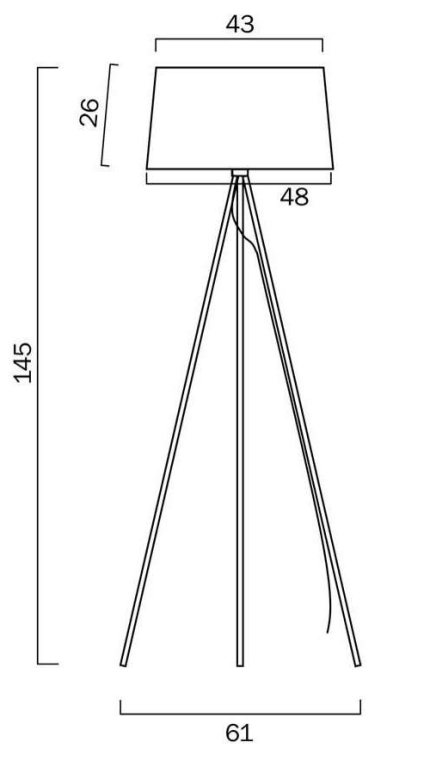

Specification

Voltage Input	240V
Wattage (max)	40
Globe Type	E27
Globe / Light Source qty	1
Globe / Light Source included	No
Dimmable	Globe Dependant
Beam Angle (degree)	360
Electrical Protection	CLASS II - DOUBLE INSULATED, EARTH NOT REQUIRED
IP rating	IP20
Lead and Plug	Yes
Approvals	RCM
Assembly Required	Yes
Box Contents	Instruction
Care Instructions	Do not use strong liquid cleaners,Wipe clean with a dry cloth
Replacement Warranty	*3 Years

Barcode

GTIN 9329501055229

Image -dimensions