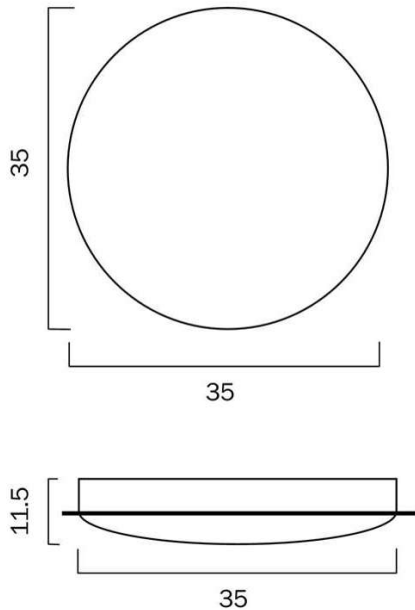

Electrical Protection	CLASS I - HIGH VOLTAGE, EARTH REQUIRED
IP rating	IP20
Lead and Plug	No
Approvals	RCM
Assembly Required	Yes
Box Contents	Basic mounting screws,Instruction
Installation Required	Yes (by Licensed Electrician only)
Care Instructions	Do not use strong liquid cleaners,Wipe clean with a dry cloth
Replacement Warranty	*3 Years

Barcode

GTIN 9329501048122

Image -dimensions