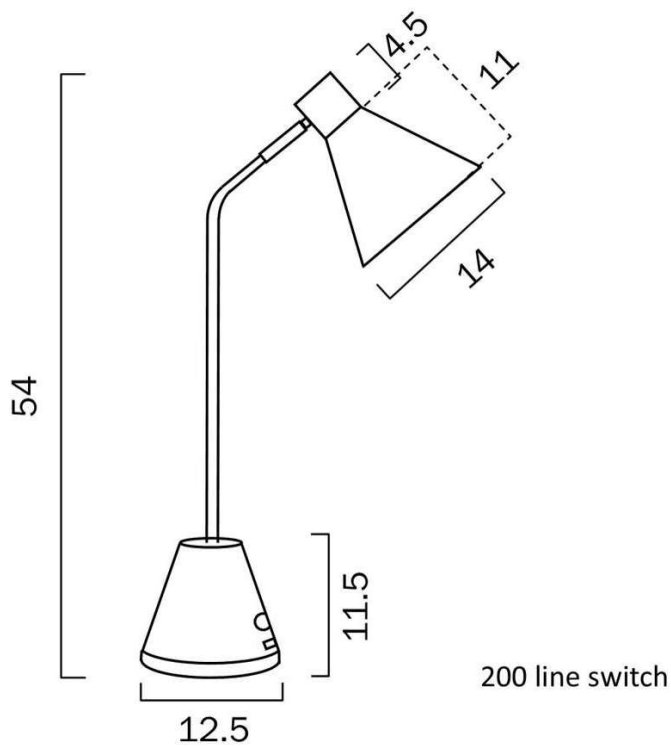

Wattage (max)	25
Globe Type	E14
Globe / Light Source qty	1
Globe / Light Source included	No
Dimmable	Globe Dependant
Beam Angle (degree)	120
Current Output	2000
Electrical Protection	CLASS II - DOUBLE INSULATED, EARTH NOT REQUIRED
IP rating	IP20
USB Port	Yes
Lead and Plug	Yes
Approvals	RCM
Box Contents	Instruction
Care Instructions	Do not use strong liquid cleaners,Wipe clean with a dry cloth
Replacement Warranty	*3 Years

Barcode

GTIN 9329501054697

Image -dimensions