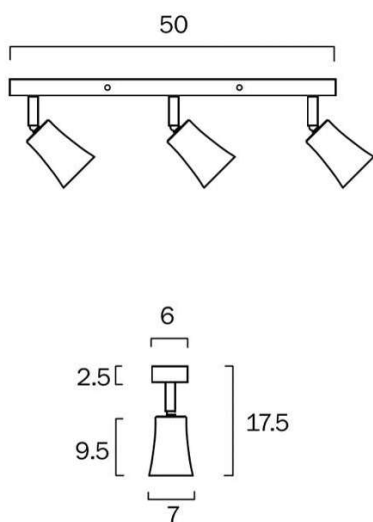

Specification

Voltage Input	240V
Wattage (max)	18
Wattage	6
Globe Type	GU10
Globe / Light Source qty	3
Globe / Light Source included	No
Dimmable	Globe Dependant
Power Factor	>0.90
Electrical Protection	CLASS I - HIGH VOLTAGE, EARTH REQUIRED
IP rating	IP20
Lead and Plug	No
Approvals	RCM
Assembly Required	No
Box Contents	Basic mounting screws,Instruction
Installation Required	Yes (by Licensed Electrician only)
Care Instructions	Do not use strong liquid cleaners,Wipe clean with a dry cloth
Replacement Warranty	*3 Years

Barcode

GTIN 9329501056660

Image -dimensions