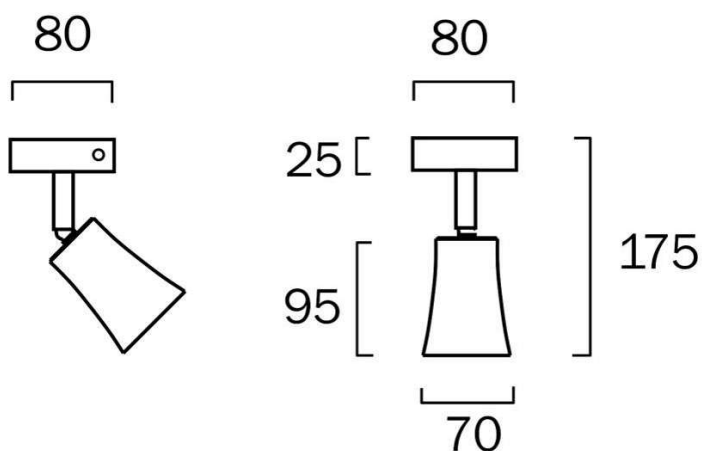

Globe / Light Source included	No
Dimmable	Globe Dependant
Power Factor	>0.90
Electrical Protection	CLASS I - HIGH VOLTAGE, EARTH REQUIRED
IP rating	IP20
Lead and Plug	No
Approvals	RCM
Assembly Required	No
Box Contents	Basic mounting screws,Instruction
Installation Required	Yes (by Licensed Electrician only)
Care Instructions	Do not use strong liquid cleaners,Wipe clean with a dry cloth
Replacement Warranty	*3 Years

Barcode

GTIN 9329501057315

Image -dimensions