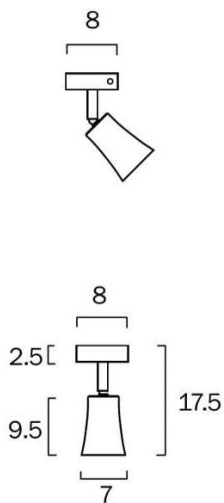

Globe / Light Source included	No
Dimmable	Globe Dependant
Power Factor	>0.90
Electrical Protection	CLASS I - HIGH VOLTAGE, EARTH REQUIRED
IP rating	IP20
Lead and Plug	No
Approvals	RCM
Assembly Required	No
Box Contents	Basic mounting screws,Instruction
Installation Required	Yes (by Licensed Electrician only)
Care Instructions	Do not use strong liquid cleaners,Wipe clean with a dry cloth
Replacement Warranty	*3 Years

Barcode

GTIN 9329501056622

Image -dimensions