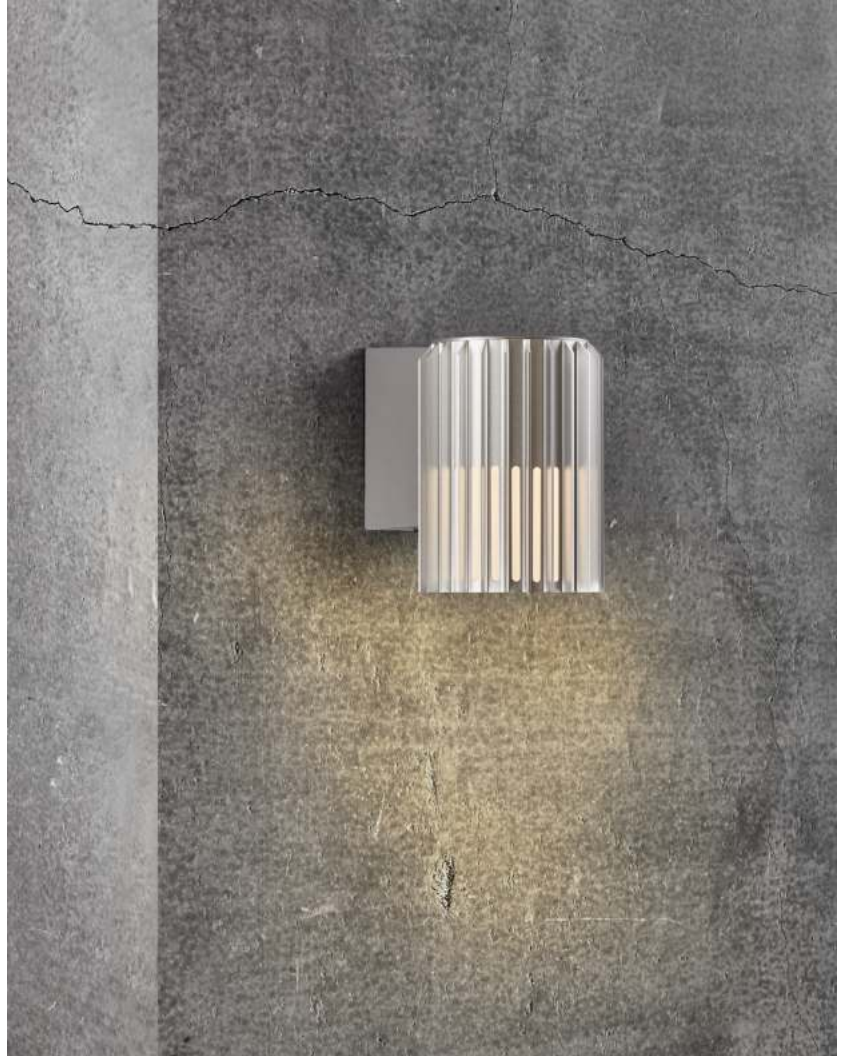

ALUDRA | WALL LIGHT | ALUMINIUM

2118011010

nordlux®

Voltage (V): 230 Volt
IP degree: IP54
Maximum bulb wattage (W): 15W
Class (Class 1, Class 2, Class 3):
Class 1 (Earth contact)
Bulb base: E27
Parallel connection: True

Height (cm): 16.8
Shade Diameter (cm): 12.4
Projection (cm): 17.4
EAN: 5704924004414
TUN: 2140609
Item Number: 2118011010

Pcs Per Master Carton: 3
Sales Box Height (cm): 18.5
Sales Box Width(cm): 19.5
Sales Box Depth (cm): 14
Sales Box Volume m³ : 0.0051
Product net weight (kg): 0.95

Primary material: Aluminium
Secondary material: Plastic
Color of the Glass: Opal white
Suitable for Seaside: No
Color: Aluminium

- Small, compact design
- Beautiful light and shadow effect
- Parallel connection possible

Sculptural design and modern minimalism are the keywords for the Aludra series by renowned Jacob Jensen Design. A compact and versatile wall light that creates a beautiful light and shadow effect and welcoming ambience in your outdoor spaces.