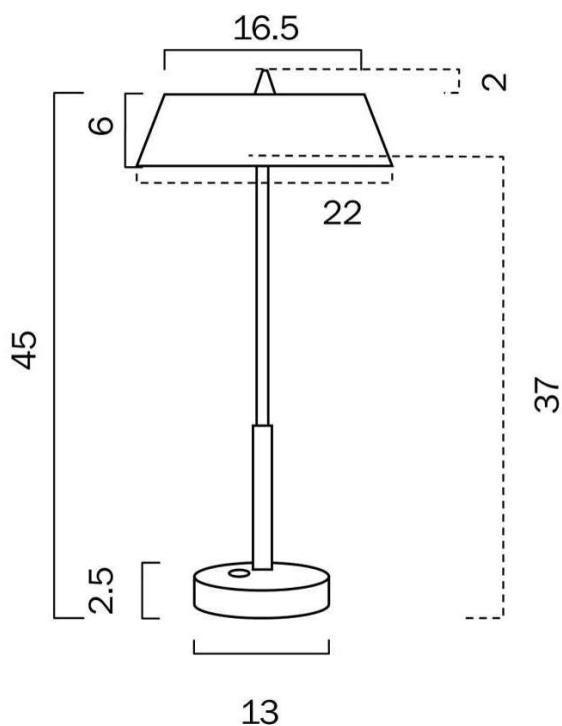

Specification

Voltage Input	240V
Wattage (max)	7
Globe Type	LED integrated SMD
Globe / Light Source qty	1
Globe / Light Source included	Yes
Lumens	580
Color Temperature	Warm White
Color Kelvin	3000k
Color Rendering	>84
Dimmable	Touch
Power Factor	>0.90
Current Output	700
Electrical Protection	CLASS II - DOUBLE INSULATED, EARTH NOT REQUIRED
IP rating	IP20
Lead and Plug	Yes
Approvals	RCM
Assembly Required	Yes
Box Contents	Instruction
Care Instructions	Do not use strong liquid cleaners,Wipe clean with a dry cloth
Replacement Warranty	*3 Years

Barcode

GTIN 9329501050996

Image -dimensions