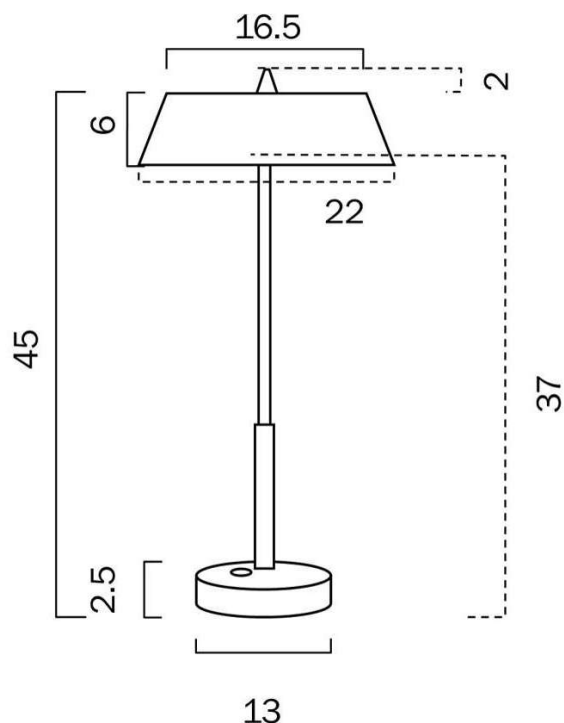

Specification

Voltage Input	240V
Wattage (max)	7
Globe Type	LED integrated SMD
Globe / Light Source qty	1
Globe / Light Source included	Yes
Lumens	580
Color Temperature	Warm White
Color Kelvin	3000k
Color Rendering	>84
Dimmable	Touch
Power Factor	>0.90
Beam Angle (degree)	360
Current Output	700
Electrical Protection	CLASS II - DOUBLE INSULATED, EARTH NOT REQUIRED
IP rating	IP20
Lead and Plug	Yes
Approvals	RCM
Assembly Required	Yes
Box Contents	Instruction
Care Instructions	Do not use strong liquid cleaners,Wipe clean with a dry cloth
Replacement Warranty	*3 Years

Barcode

GTIN 9329501051009

Image -dimensions