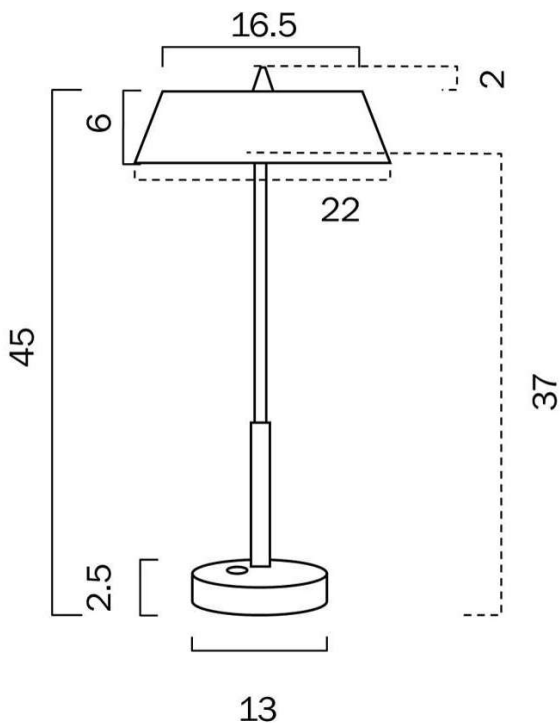

Specification

Voltage Input	240V
Wattage (max)	7
Globe Type	LED integrated SMD
Globe / Light Source qty	1
Globe / Light Source included	Yes
Lumens	580
Color Temperature	Warm White
Color Kelvin	3000k
Color Rendering	>84
Dimmable	Touch
Power Factor	>0.90
Current Output	700
Electrical Protection	CLASS II - DOUBLE INSULATED, EARTH NOT REQUIRED
IP rating	IP20
Lead and Plug	Yes
Approvals	RCM
Assembly Required	Yes
Box Contents	Instruction
Care Instructions	Do not use strong liquid cleaners,Wipe clean with a dry cloth
Replacement Warranty	*3 Years

Barcode

GTIN 9329501050965

Image -dimensions