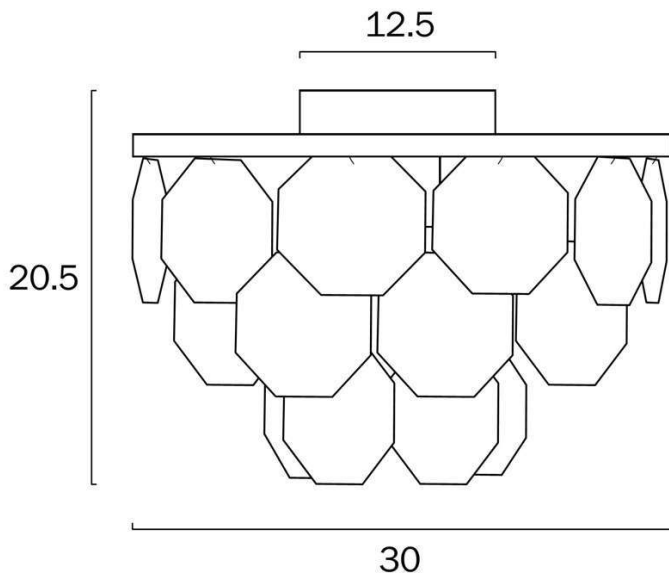

Installation Required	Yes (DIY)
Care Instructions	Do not use strong liquid cleaners, Wipe clean with a dry cloth
Replacement Warranty	*3 Years

Barcode

GTIN 9329501063439

Image -dimensions

Globe Type Recommended

Label	Color Temperature	Thumbnail	GTIN
G A608E27CL