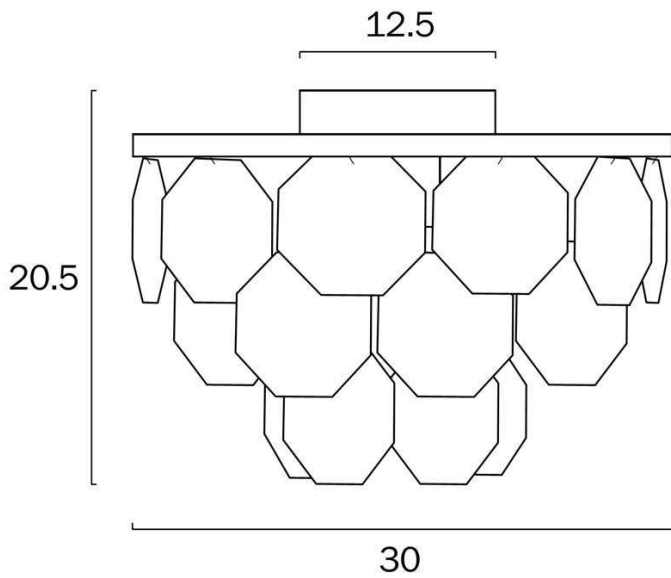

Installation Required	Yes (DIY)
Care Instructions	Do not use strong liquid cleaners, Wipe clean with a dry cloth
Replacement Warranty	*3 Years

Barcode

GTIN 9329501063446

Image -dimensions

Globe Type Recommended

Label	Color Temperature	Thumbnail	GTIN
G A608E27CL