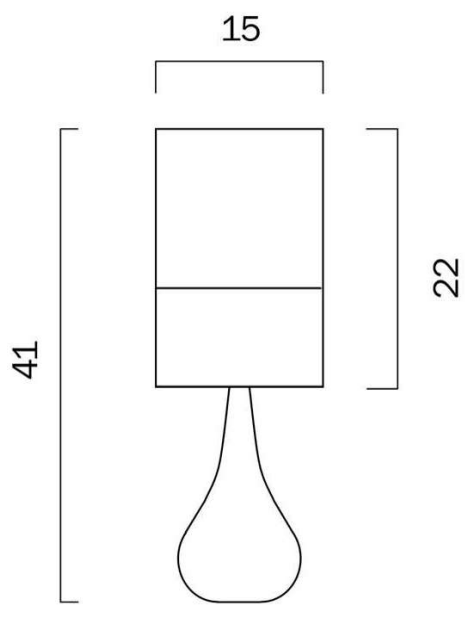

Globe / Light Source included	No
Dimmable	Globe Dependant
Beam Angle (degree)	360
Electrical Protection	CLASS II - DOUBLE INSULATED, EARTH NOT REQUIRED
IP rating	IP20
Lead and Plug	Yes
Approvals	RCM
Assembly Required	Yes
Box Contents	Instruction
Care Instructions	Do not use strong liquid cleaners,Wipe clean with a dry cloth
Replacement Warranty	*3 Years

Barcode

GTIN 9329501046067

Image -dimensions