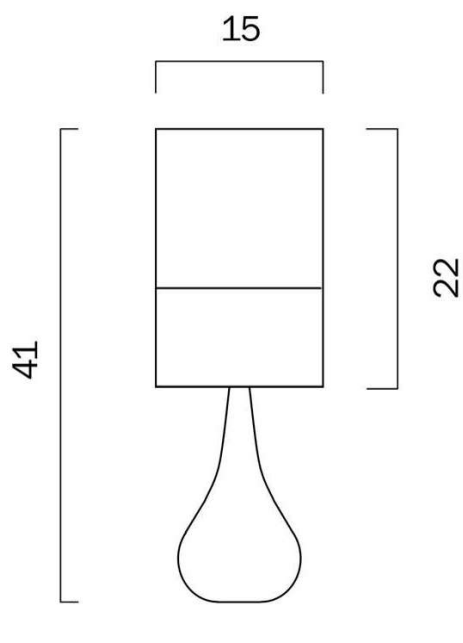

Globe / Light Source included	No
Dimmable	Globe Dependant
Beam Angle (degree)	360
Electrical Protection	CLASS II - DOUBLE INSULATED, EARTH NOT REQUIRED
IP rating	IP20
Lead and Plug	Yes
Approvals	RCM
Assembly Required	Yes
Box Contents	Instruction
Care Instructions	Do not use strong liquid cleaners,Wipe clean with a dry cloth
Replacement Warranty	*3 Years

Barcode

GTIN 9329501046036

Image -dimensions