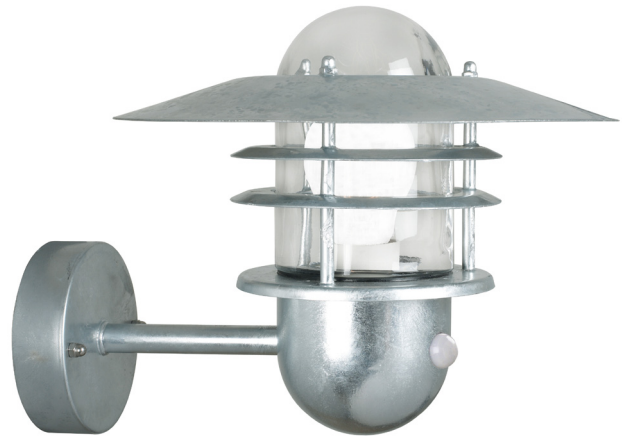

Height (cm): 20  
Projection (cm): 29.5  
Shade diameter (cm): 25.5  
Wall box (cm): Ø 11

### Agger

Item number: 74481031 Galvanized  
EAN: 5701581210776

Packaging unit 3  
Material: Galvanized steel/Glass  
IP54, Class 2 (Double isolated), 230V  
E27, Max. 60W, Light source not included  
Parallel connection possible

Area: Outdoor

The Agger wall light – a traditional outdoor light in galvanised steel. Suitable for energy-saving bulbs or LED bulbs.

Height (cm): 20  
Projection (cm): 29.5  
Shade diameter (cm): 25.5  
Wall box (cm): Ø 11

Area: Outdoor

Sensor: Integrated  
Sensor settings: No  
Sensor range: 0.2-8M  
Sensor type: PIR  
Sensor angle: 100°

The Agger wall light with motion sensor – a traditional outdoor light in galvanized steel. Suitable for energy-saving bulbs or LED bulbs.