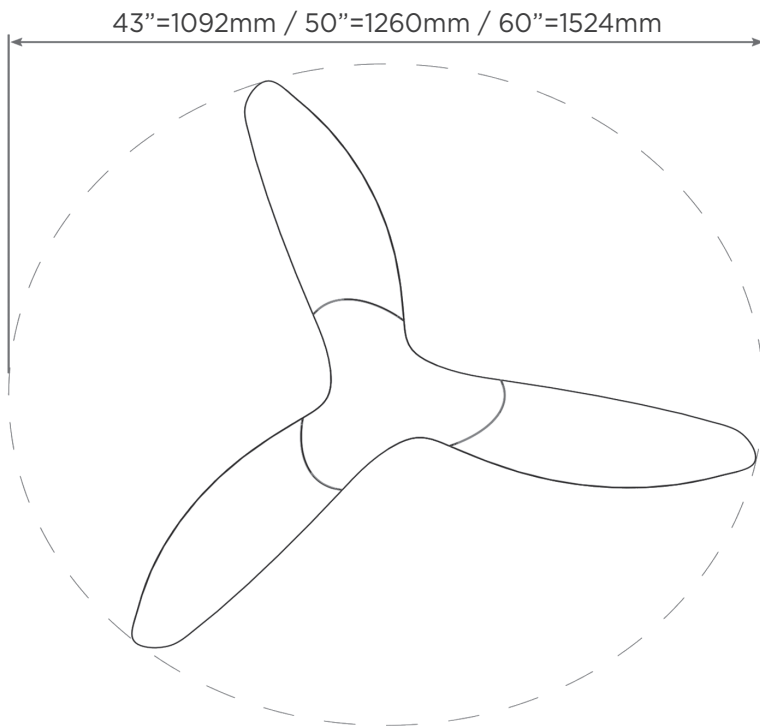

50"

60"

RATED MOST EFFICIENT 2013-2018
BY ENERGY STAR

AERATRON

It's in the air

AE3+

CEILING FAN SPECIFICATIONS

AE2+ and AE3+ models have the same dimensions

MODEL

AE3+ 43" (1092mm)

AE3+ 50" (1260mm)

AE3+ 60" (1524mm)

AE3+ = 3 BLADE FAN
(shown)

COLOUR OPTIONS

White / Silver /
Black / Black w Light
Woodgrain / White w
Light Woodgrain **NEW**
/ Black w Dark Walnut