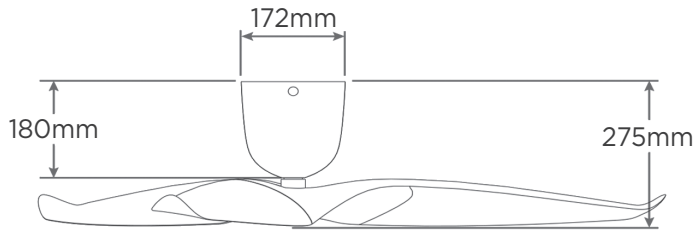

50"

60"

RATED MOST EFFICIENT 2013-2018
BY ENERGY STAR

AERATRON

It's in the air

AE3+

CEILING FAN SPECIFICATIONS

AE2+ and AE3+ models have the same dimensions

MODEL

AE3+ 43" (1092mm)

AE3+ 50" (1260mm)

AE3+ 60" (1524mm)

AE3+ = 3 BLADE FAN
(shown)

COLOUR OPTIONS

White / Silver /
Black / Black w Light
Woodgrain / White w
Light Woodgrain **NEW**
/ Black w Dark Walnut