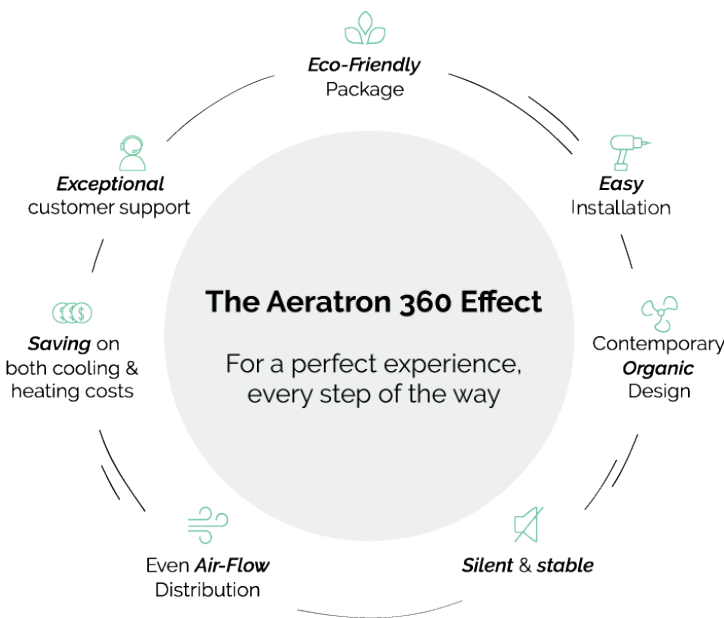

AERATRON
It's in the air
AE3+

WHITE

BLACK

SILVER

WHITE W LIGHT WOODGRAIN

BLACK W LIGHT WOODGRAIN

BLACK W DARK WALNUT

43"

50"

60"

RATED MOST EFFICIENT 2013-2018
BY ENERGY STAR

AERATRON

It's in the air

AE3+

CEILING FAN SPECIFICATIONS

AE2+ and AE3+ models have the same dimensions