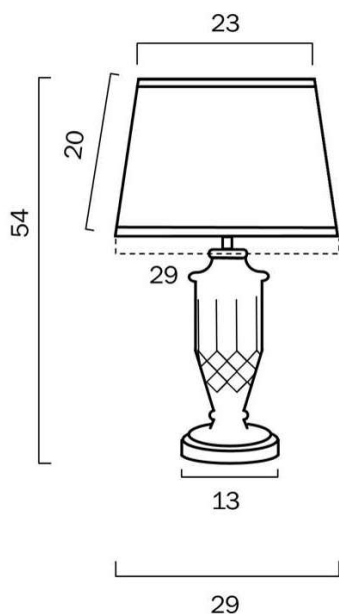

Specification

Voltage Input	240V
Wattage (max)	40
Globe Type	E27
Globe / Light Source qty	1
Globe / Light Source included	No
Dimmable	Globe Dependant
Electrical Protection	CLASS II - DOUBLE INSULATED, EARTH NOT REQUIRED
IP rating	IP20
Lead and Plug	Yes
Approvals	RCM
Assembly Required	Yes
Box Contents	Instruction
Care Instructions	Do not use strong liquid cleaners,Wipe clean with a dry cloth
Replacement Warranty	*3 Years

Barcode

GTIN 9329501045275

Image -dimensions