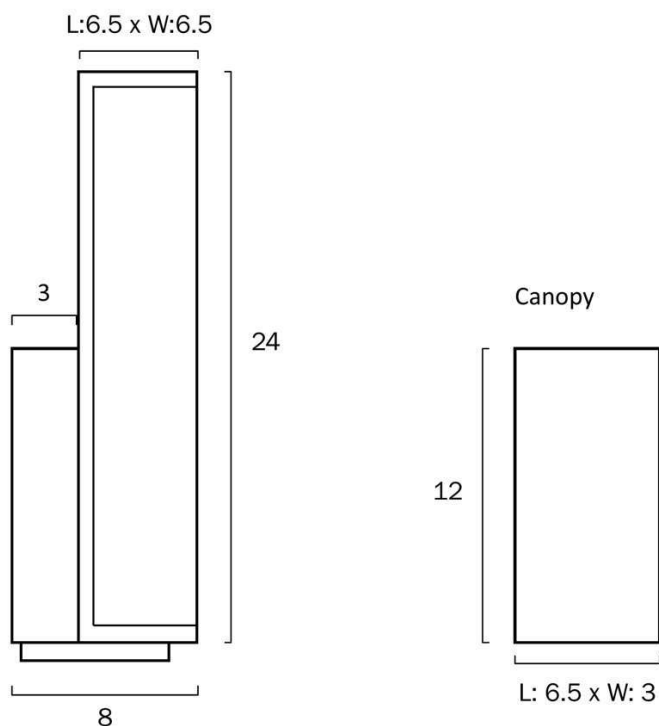

Globe / Light Source qty	1
Globe / Light Source included	Yes
Lumens	780
Color Temperature	Cool White
Color Kelvin	5000k
Color Rendering	>85
Power Factor	>0.85
Beam Angle (degree)	360
Electrical Protection	CLASS I - HIGH VOLTAGE, EARTH REQUIRED
IP rating	IP44
Lead and Plug	No
Approvals	RCM
Assembly Required	No
Box Contents	Basic mounting screws, Instruction
Installation Required	Yes (by Licensed Electrician only)
Care Instructions	Do not use strong liquid cleaners, Wipe clean with a dry cloth
Replacement Warranty	*Clearance item 1 year warranty

Barcode

GTIN 9329501045534

Image -dimensions

Note: Dimensions are only a guide and may vary due to manufacturing variations.