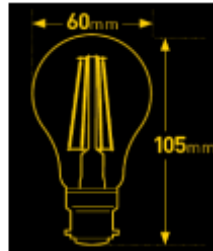

### Features and Benefits

- 7.5W LED
- Clear glass Finish
- Dimmable
- 2700K CCT/ Colour Temperature
- Available in E27 and B22 base
- High Lumens – 760lm

### Dimensions

Width (mm)	60
Height (mm)	105