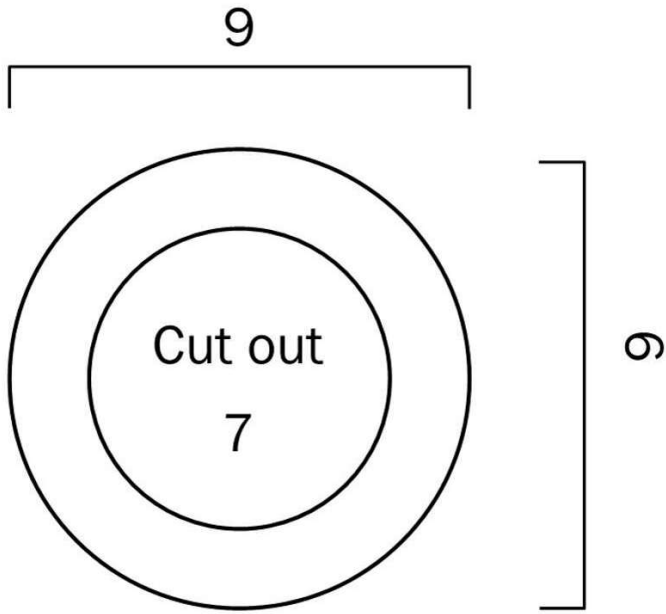

Barcode

GTIN 9329501040225

Image -dimensions