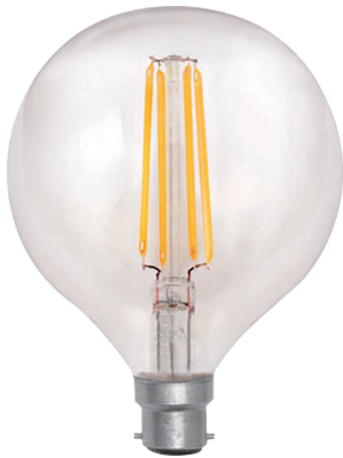

LED G125 Filament Globe 7W Warm White ES Dimmable

VBL-G125-7W-ES

Incredibly popular in cafes & restaurants for their vintage style aesthetic, these 7W Warm White ES Carbon filament LED lamps come with a 2 year warranty & have a 25,000hr rated lifespan. Also available in a Bayonet Cap base.

LED G125 Filament Globe 7W Warm White ES Dimmable

VBL-G125-7W-ES

Specifications

SKU	VBL-G125-7W-ES
Luminaire efficacy	86
EAN	9340994404660
Light Colour	Warm White
Wattage	7
Lumen output	600
CRI	80
Beam Angle	360
Trim colour	2100K
Base Type	E27
Diameter	125
Length	175
Lifespan	25000
Warranty	2
Dimmable	Dimmable
LED source	Epistar
Material	Glass
Lamp Type	LED
Input voltage	220V-265V AC 50hz
Diffuser	Clear
Weatherproof	Indoor Use Only
Working temperature	-20°C ~ 45°C
Box Qty	20
Kelvin	3000K

Photometric information available upon request.

LED G125 Filament Globe 7W Warm White BC Dimmable

VBL-G125-7W-BC

Incredibly popular in cafes & restaurants for their vintage style aesthetic, these 7W Warm White BC Carbon filament LED lamps come with a 2 year warranty & have a 25,000hr rated lifespan. Also available in an Edison Screw base.

LED G125 Filament Globe 7W Warm White BC Dimmable

VBL-G125-7W-BC

Specifications

SKU	VBL-G125-7W-BC
Luminaire efficacy	86
EAN	9340994404653
Light Colour	Warm White
Wattage	7
Lumen output	600
CRI	80
Beam Angle	360
Trim colour	2100K
Base Type	B22
Diameter	125
Length	175
Lifespan	25000
Warranty	2
Dimmable	Dimmable
LED source	Epistar
Material	Glass
Lamp Type	LED
Input voltage	220V-265V AC 50hz
Diffuser	Clear
Weatherproof	Indoor Use Only
Working temperature	-20°C ~ 45°C
Box Qty	20
Kelvin	3000K